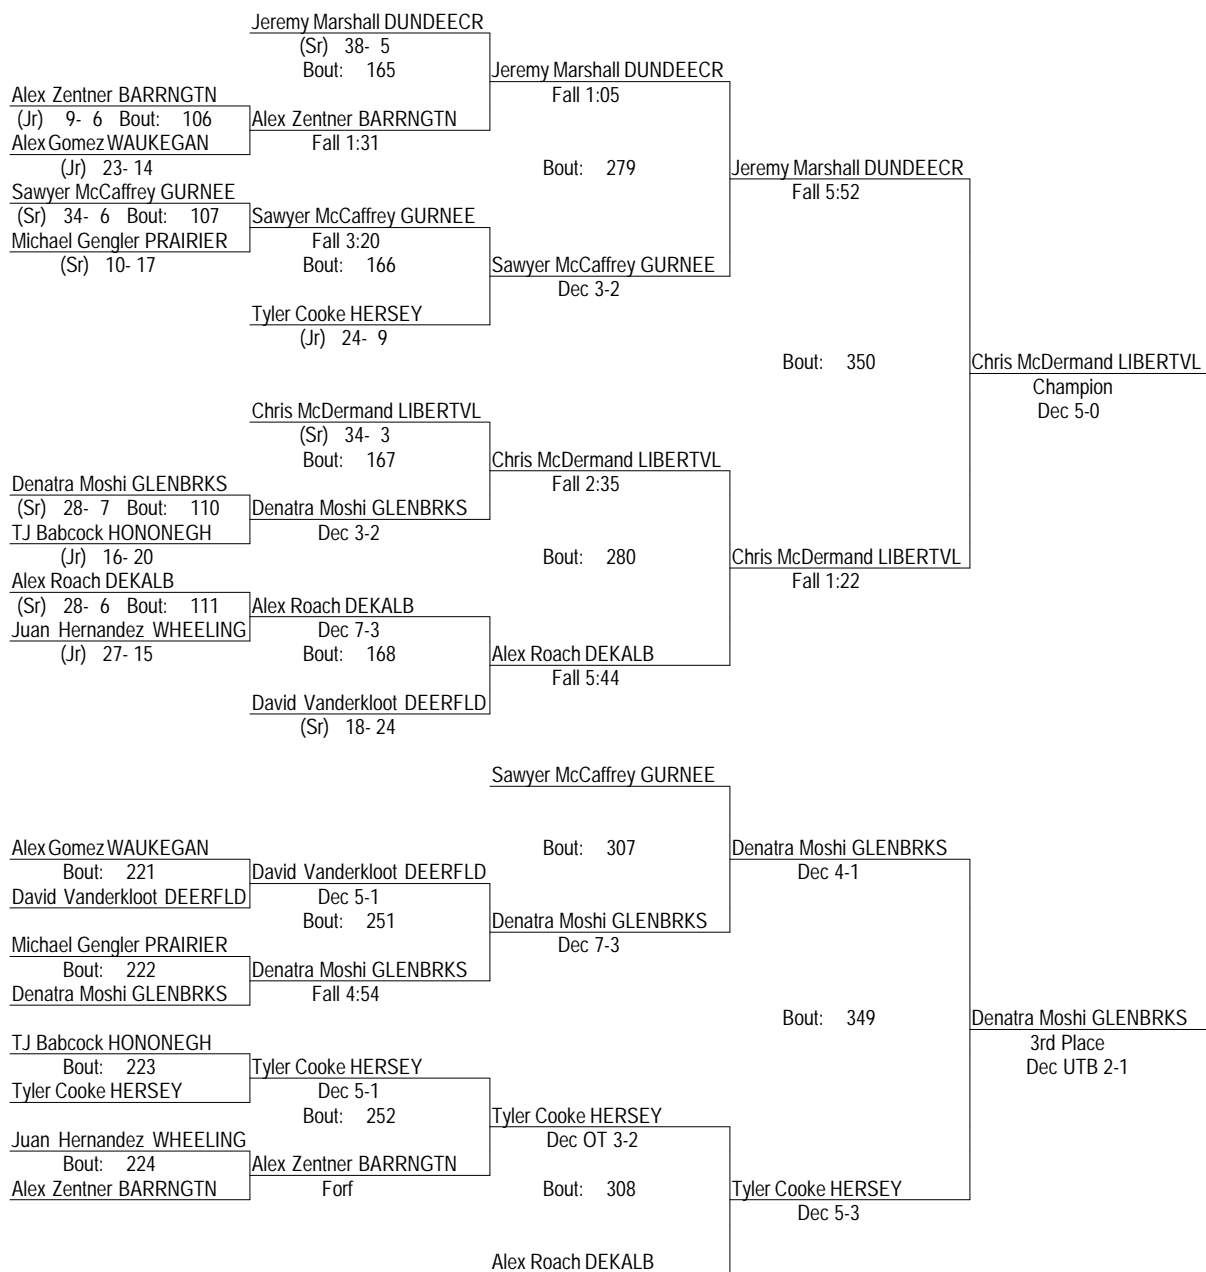

IHSA Class 3A Individual Sectional at Barrington

February 14-15, 2014

285

1. Place Winners -
2. 1st Chris McDermand LIBERTVL (Sr) 37- 3
   - 2nd Jeremy Marshall DUNDEECR (Sr) 40- 6
   - 3rd Denatra Moshi GLENBRKS (Sr) 33- 8
   - 4th Tyler Cooke HERSEY (Jr) 27- 11

IHSA Class 3A Individual Sectional at Barrington

February 14-15, 2014

Place	Score	Name	1st	2nd	3rd	4th
1	129.00	Libertyville	4	1	1	
2	90.00	Fox Lake (Grant)	1	1	2	1
3	76.00	Barrington	1	1		1
4	75.00	Rockton (Hononegah)		2	1	
5	72.00	DeKalb		2	1	1
6	66.50	Crystal Lake (South)	2			2
7	60.50	Deerfield (H.S.)	1		1	1
8	51.00	Cary (C.-Grove)		2	1	
9	50.00	Carpentersville (Dundee-Crown)		2		
10	46.00	McHenry			1	1
11	44.50	Zion (Z.-Benton)		1	1	1
12	43.00	Lake Zurich			3	
13	42.00	Winnetka (New Trier)	1			1
14	41.00	Gurnee (Warren)	1			
15	40.00	Machesney Park (Harlem)	1			1
16	39.00	Crystal Lake (Prairie Ridge)	1		1	
17	29.50	Mt. Prospect (Prospect)				1
18	28.00	Lincolnshire (Stevenson)		1		
19	25.00	Huntley				1
20	20.00	Lake Forest (H.S.)	1			
21	19.00	Mundelein (H.S.)				
	19.00	Wheeling		1		
23	15.00	Algonquin (Jacobs)				
24	14.00	Glenview (Glenbrook South)			1	
25	13.00	Wilmette (Loyola Academy)				1
26	11.00	Palatine (Fremd)				
27	6.00	Arlington Heights (Hersey)				1
	6.00	Waukegan (H.S.)				
29	5.00	Highland Park				
30	4.00	Round Lake				
31	3.00	Palatine (H.S.)				
32	2.00	Rockford (East)				
33	1.00	Buffalo Grove				
34	0.00	Northbrook (Glenbrook North)				
	0.00	Rockford (Auburn)				
	0.00	Rockford (Guilford)				
	0.00	Rockford (Jefferson)				

* Team has non-scoring wrestler