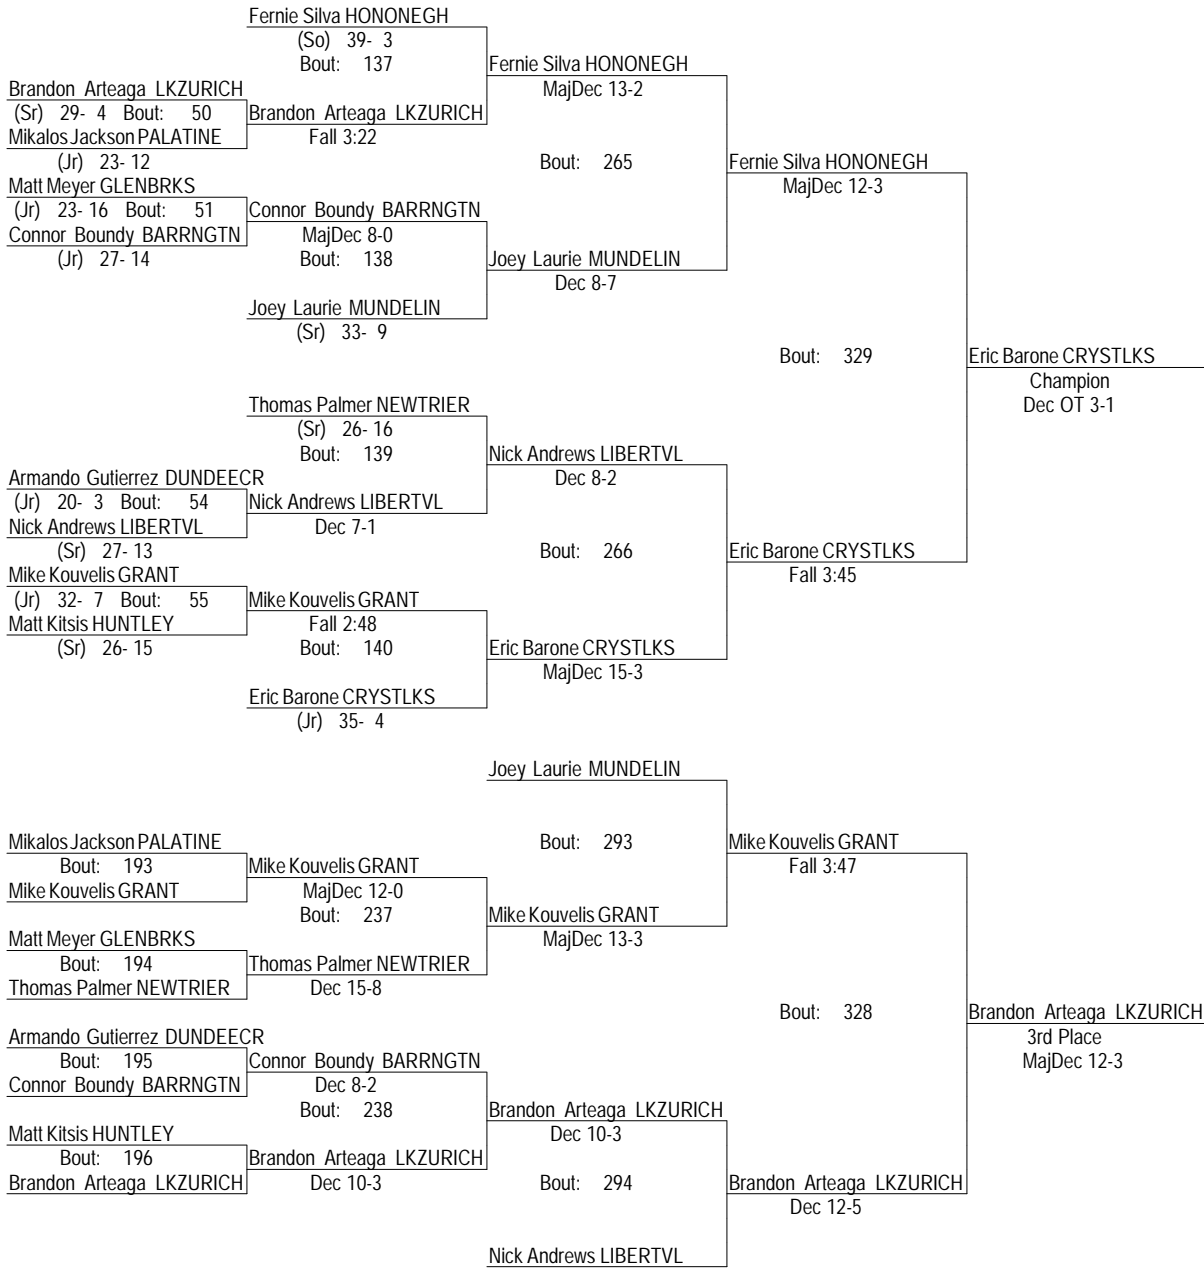

IHSA Class 3A Individual Sectional at Barrington

February 14-15, 2014

145

- Place Winners -
1st Eric Barone CRYSTLKS (Jr) 38- 4
2nd Fernie Silva HONONEGH (So) 41- 4
3rd Brandon Arteaga LKZURICH (Sr) 34- 5
4th Mike Kouvelis GRANT (Jr) 36- 9