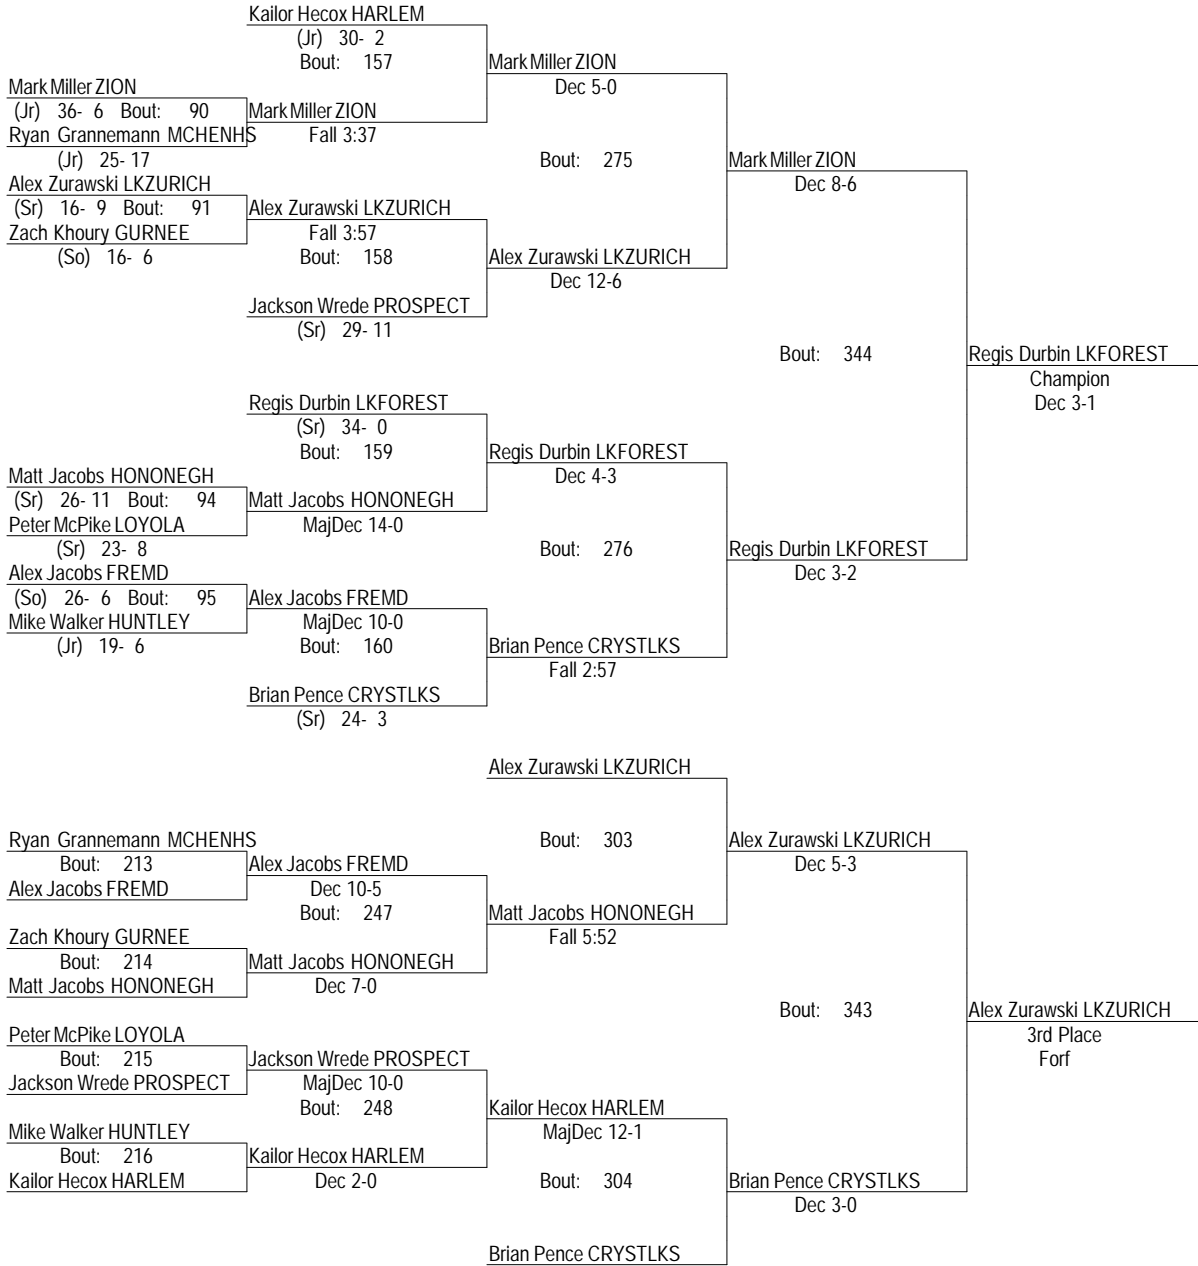

IHSA Class 3A Individual Sectional at Barrington

February 14-15, 2014

195

- Place Winners -
1st Regis Durbin LKFOREST (Sr) 37- 0
2nd Mark Miller ZION (Jr) 39- 7
3rd Alex Zurawski LKZURICH (Sr) 20- 10
4th Brian Pence CRYSTLKS (Sr) 26- 4