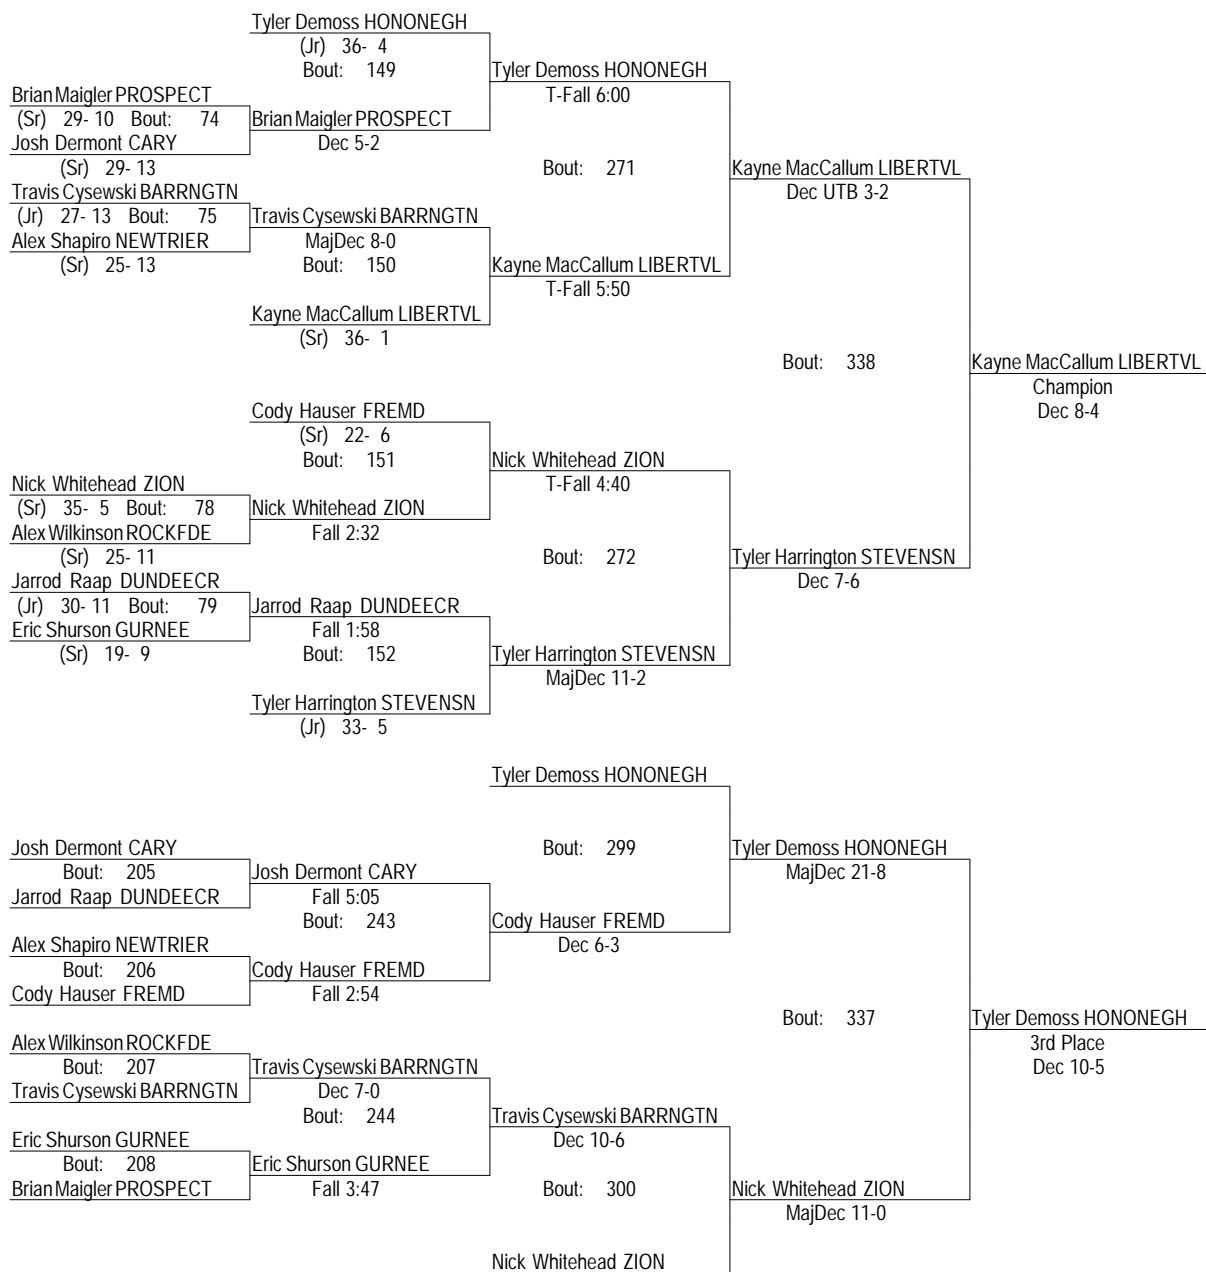

IHSA Class 3A Individual Sectional at Barrington

February 14-15, 2014

170

1. Place Winners -
2. 1st Kayne MacCallum LIBERTVL (Sr) 39- 1
   - 2nd Tyler Harrington STEVENSN (Jr) 35- 6
   - 3rd Tyler Demoss HONONEGH (Jr) 39- 5
   - 4th Nick Whitehead ZION (Sr) 38- 7