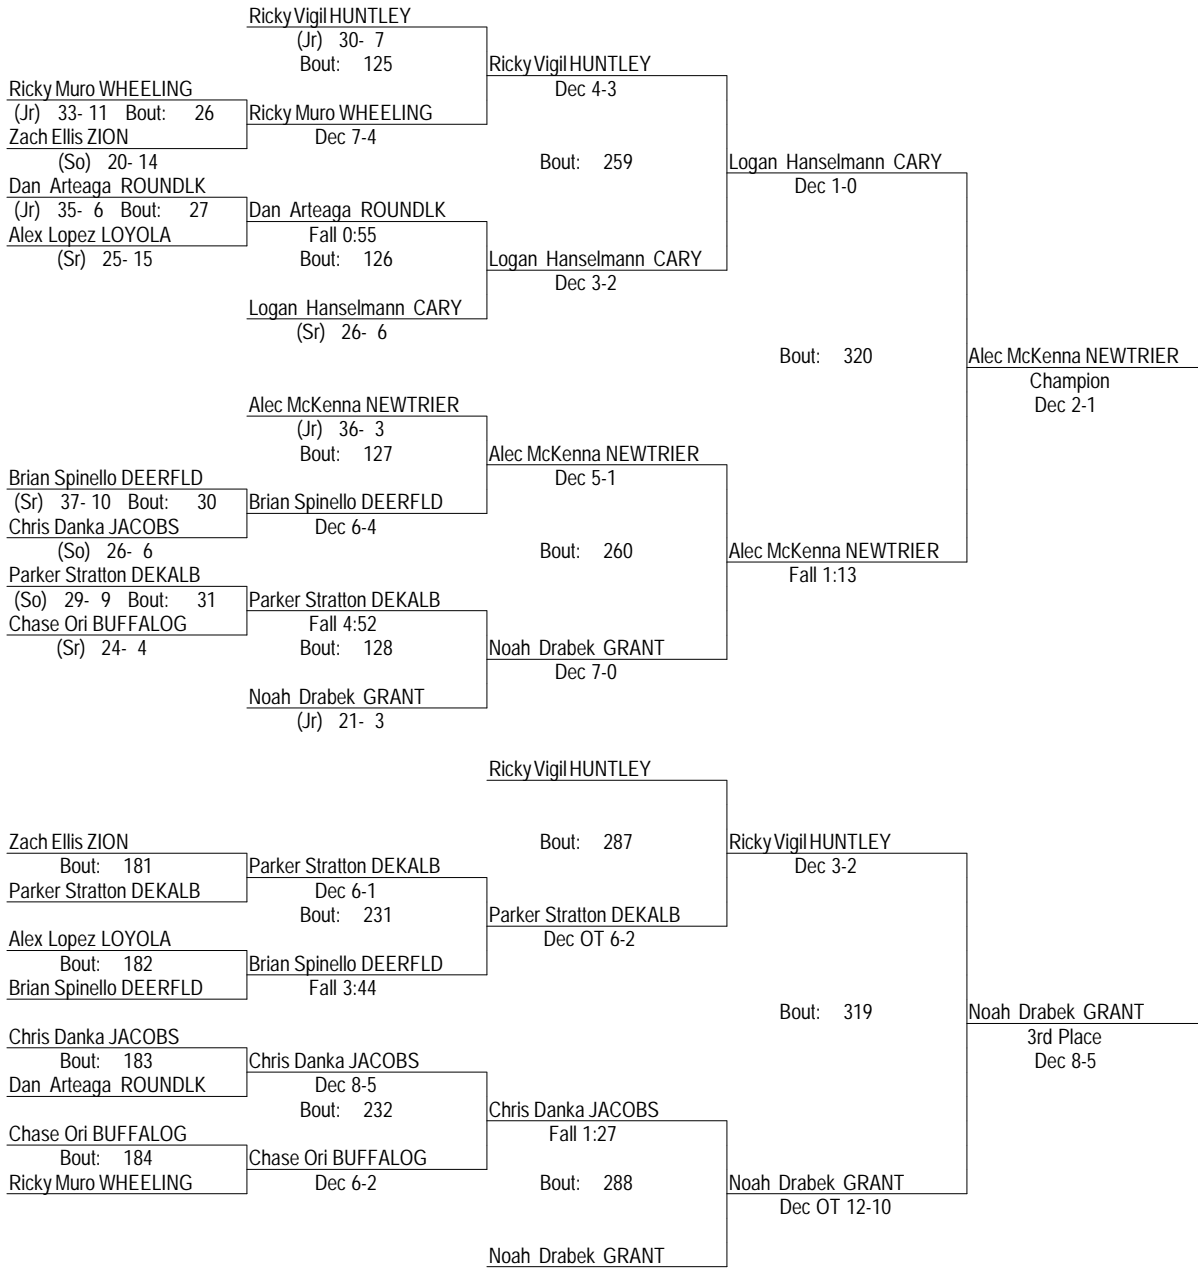

IHSA Class 3A Individual Sectional at Barrington

February 14-15, 2014

126

1. Place Winners -
2. 1st Alec McKenna NEWTRIER (Jr) 39- 3
   - 2nd Logan Hanselmann CARY (Sr) 28- 7
   - 3rd Noah Drabek GRANT (Jr) 24- 4
   - 4th Ricky Vigil HUNTLEY (Jr) 32- 9