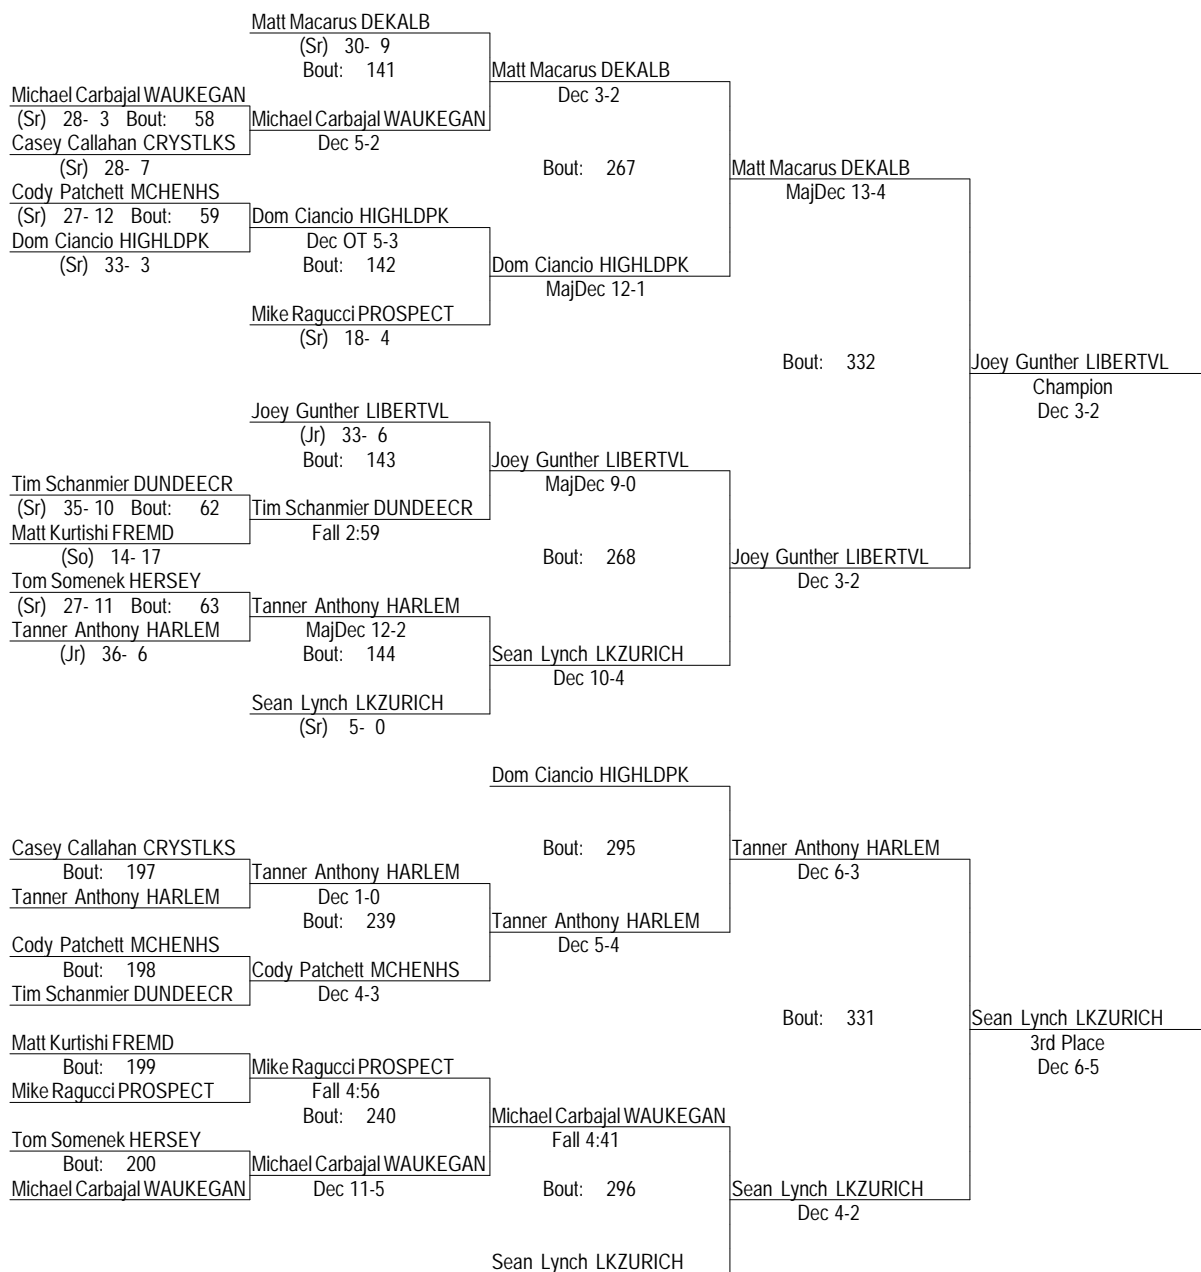

IHSA Class 3A Individual Sectional at Barrington

February 14-15, 2014

152

1. Place Winners -
2. 1st Joey Gunther LIBERTVL (Jr) 36- 6
   - 2nd Matt Macarus DEKALB (Sr) 32- 10
   - 3rd Sean Lynch LKZURICH (Sr) 8- 1
   - 4th Tanner Anthony HARLEM (Jr) 40- 8