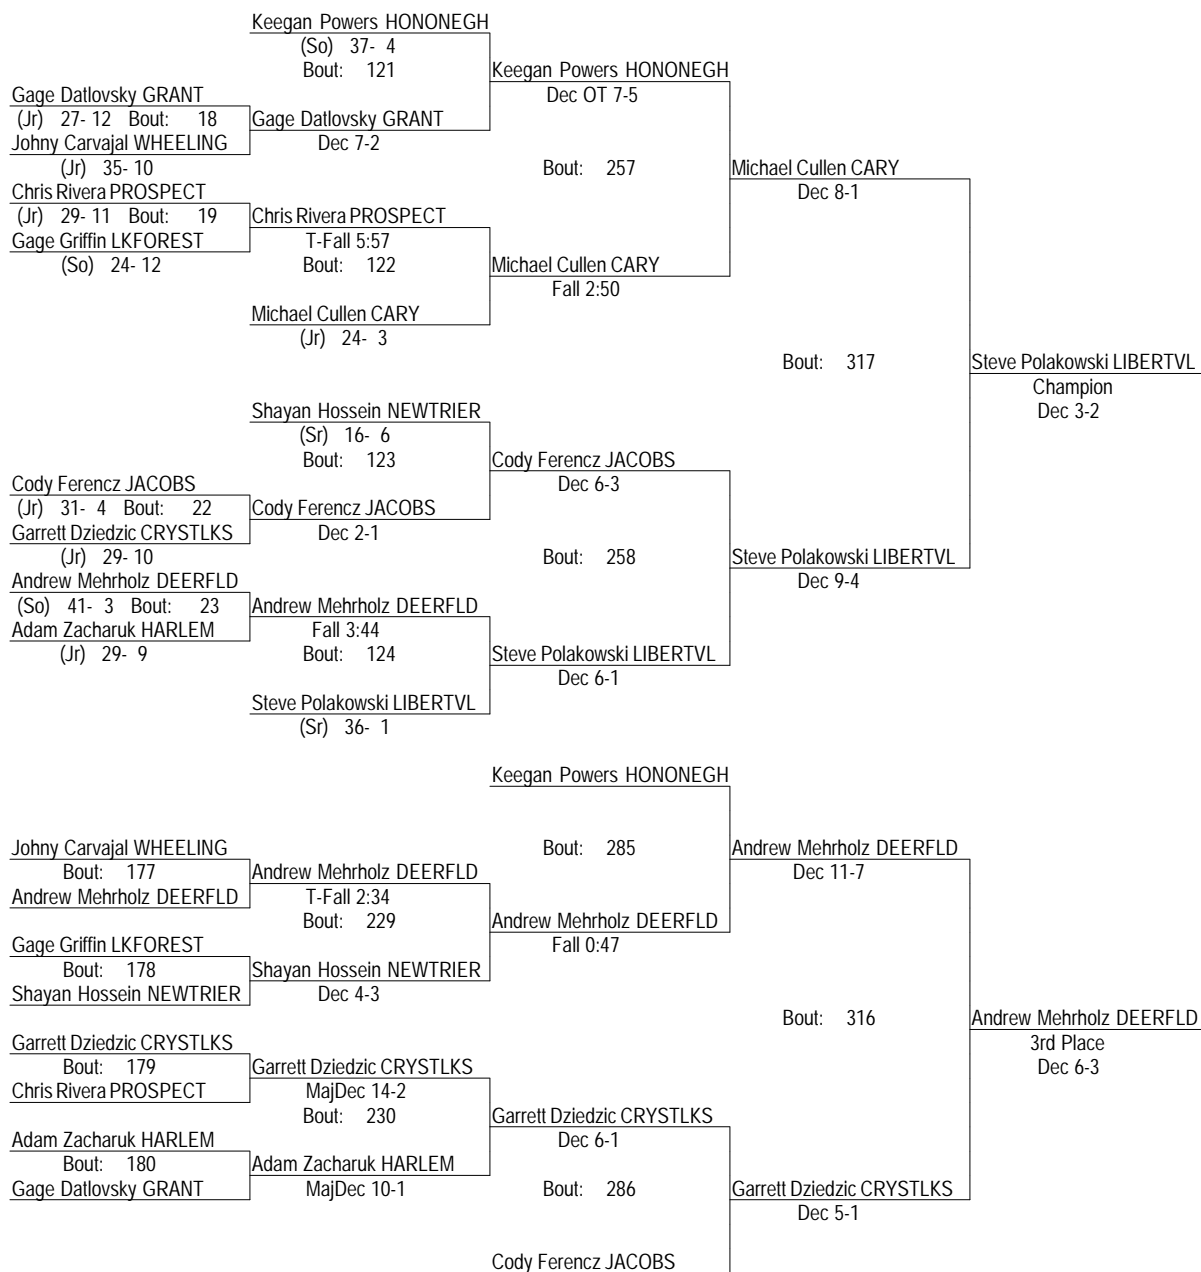

IHSA Class 3A Individual Sectional at Barrington

February 14-15, 2014

120

1. Place Winners -
2. 1st Steve Polakowski LIBERTVL (Sr) 39- 1
   - 2nd Michael Cullen CARY (Jr) 26- 4
   - 3rd Andrew Mehrholz DEERFLD (So) 46- 4
   - 4th Garrett Dziedzic CRYSTLKS (Jr) 32-12