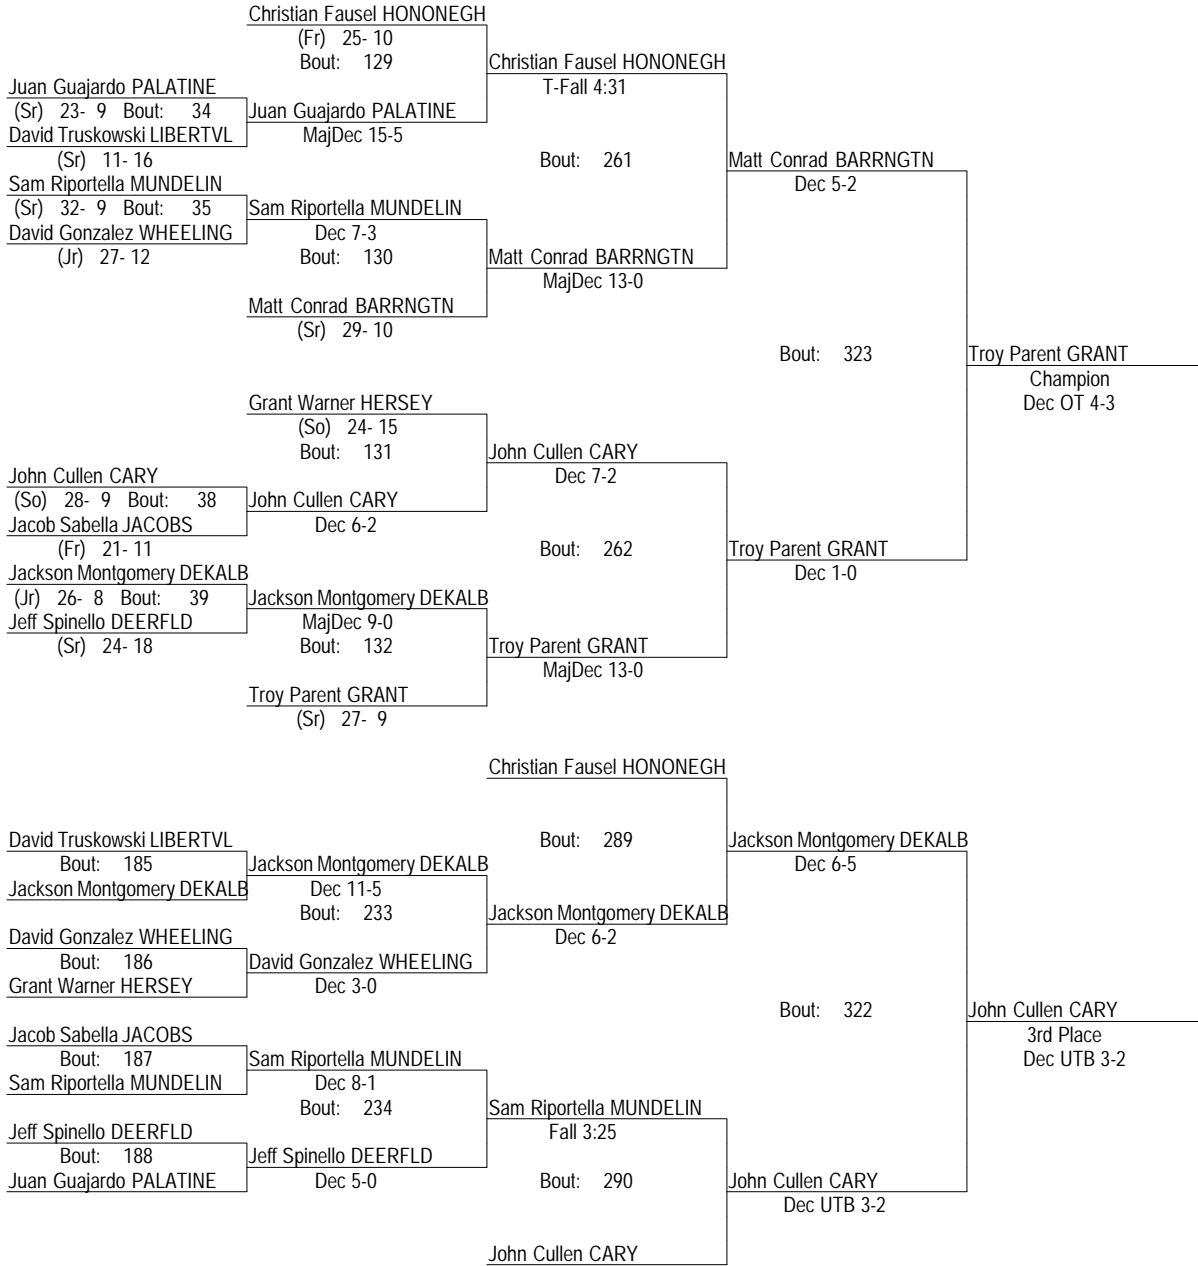

IHSA Class 3A Individual Sectional at Barrington

February 14-15, 2014

132

- Place Winners -
- 1st Troy Parent GRANT (Sr) 30- 9
 - 2nd Matt Conrad BARRNGTN (Sr) 31- 11
 - 3rd John Cullen CARY (So) 32- 10
 - 4th Jackson Montgomery DEKALB (Jr) 30- 10