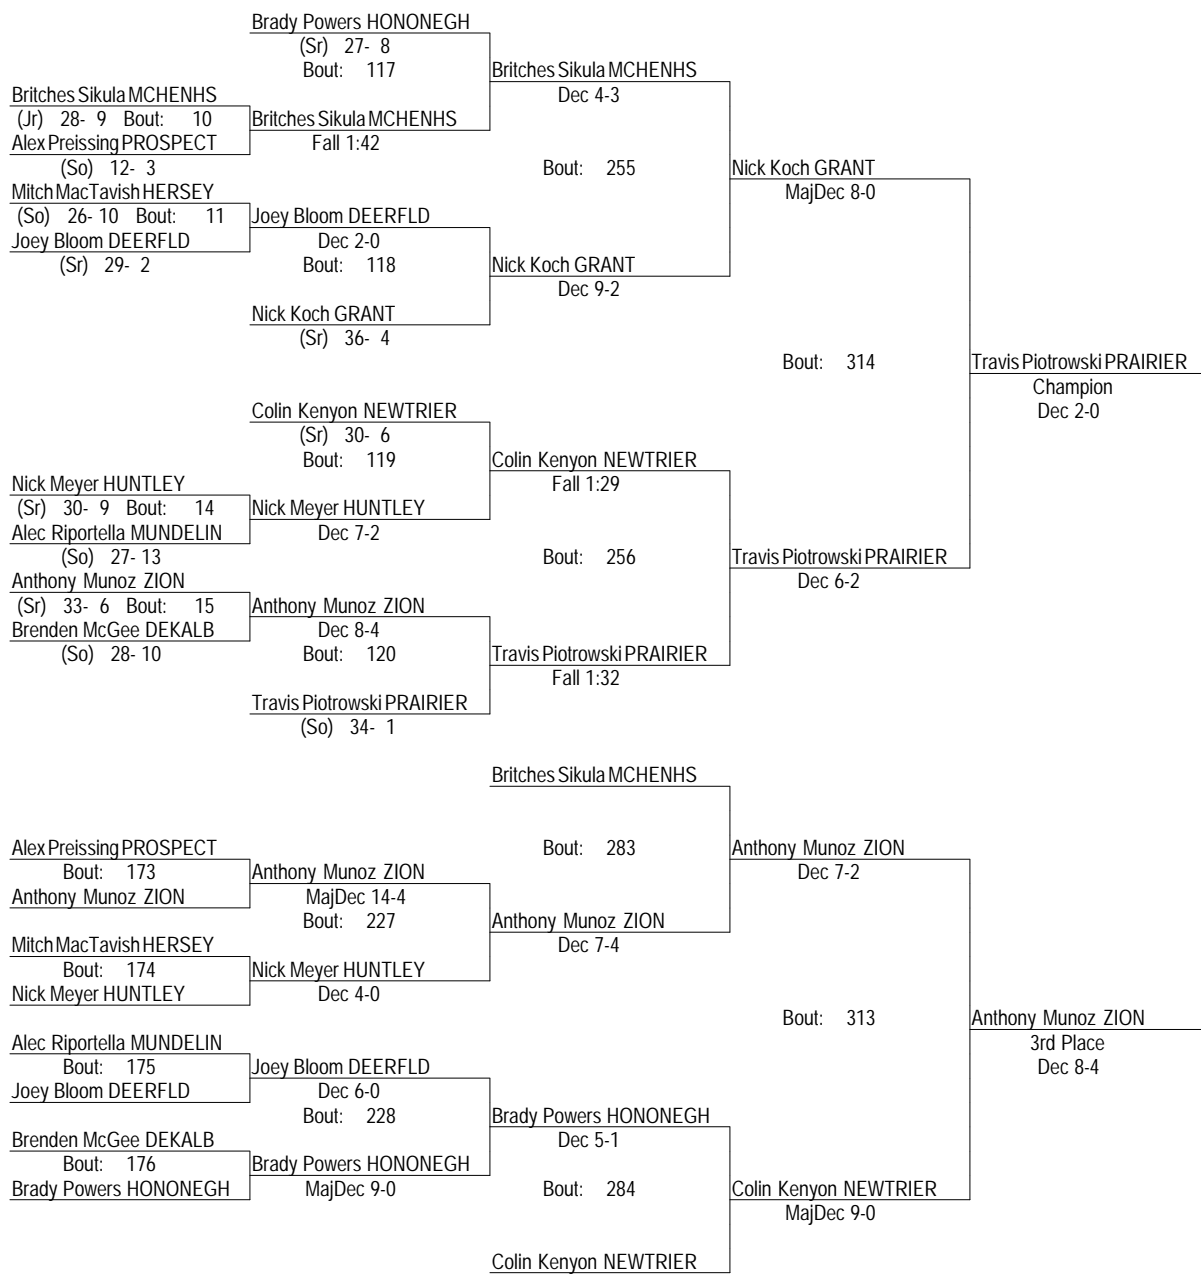

IHSA Class 3A Individual Sectional at Barrington

February 14-15, 2014

113

- Place Winners -
- 1st Travis Piotrowski PRAIRIER (So) 37- 1
 - 2nd Nick Koch GRANT (Sr) 38- 5
 - 3rd Anthony Munoz ZION (Sr) 38- 7
 - 4th Colin Kenyon NEWTRIER (Sr) 32- 8