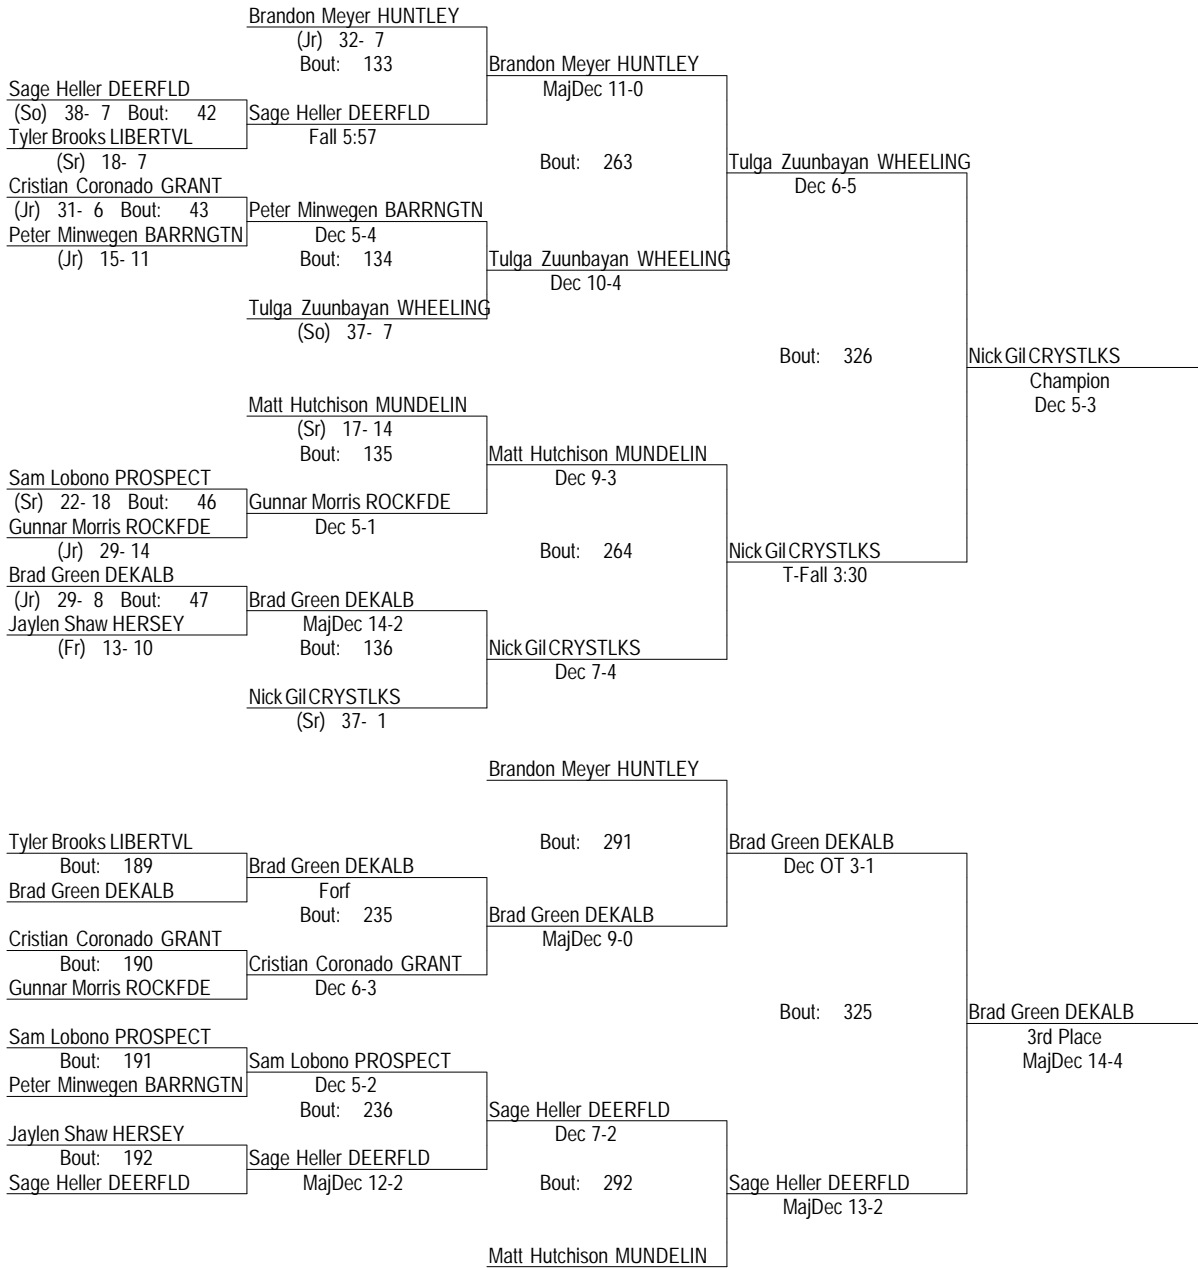

IHSA Class 3A Individual Sectional at Barrington

February 14-15, 2014

138

1. Place Winners -
2. 1st Nick Gil CRYSTLKS (Sr) 40- 1
   - 2nd Tulga Zuunbayan WHEELING (So) 39- 8
   - 3rd Brad Green DEKALB (Jr) 34- 9
   - 4th Sage Heller DEERFLD (So) 42- 9