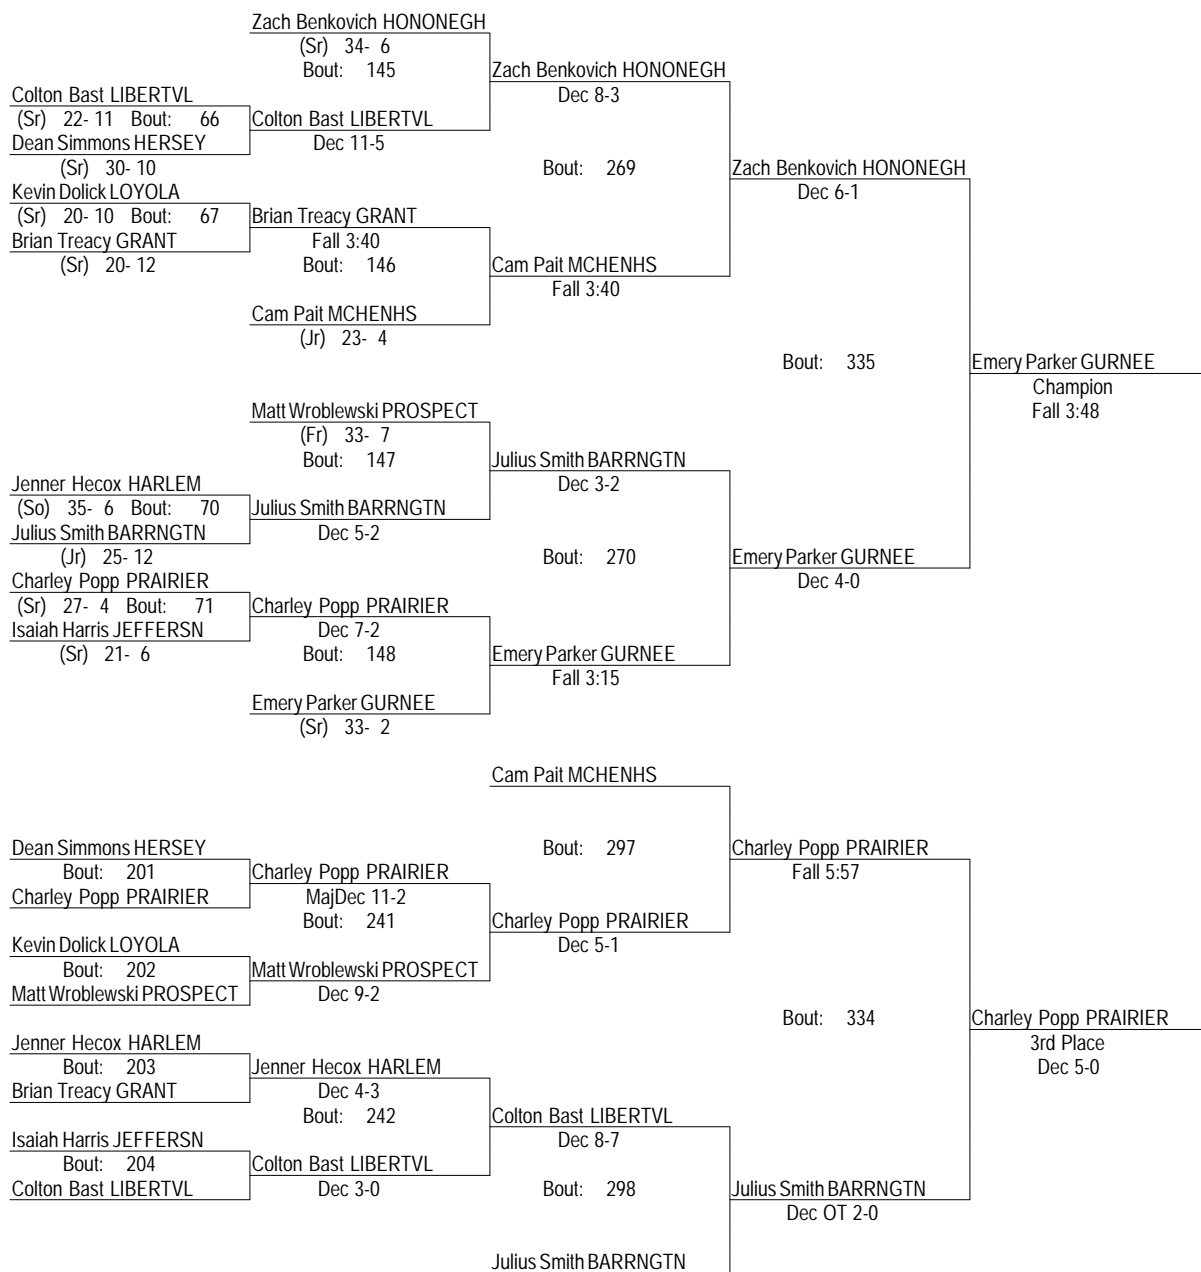

IHSA Class 3A Individual Sectional at Barrington

February 14-15, 2014

160

1. Place Winners -
2. 1st Emery Parker GURNEE (Sr) 36- 2
   - 2nd Zach Benkovich HONONEGH (Sr) 36- 7
   - 3rd Charley Popp PRAIRIER (Sr) 32- 5
   - 4th Julius Smith BARRNGTN (Jr) 28- 14