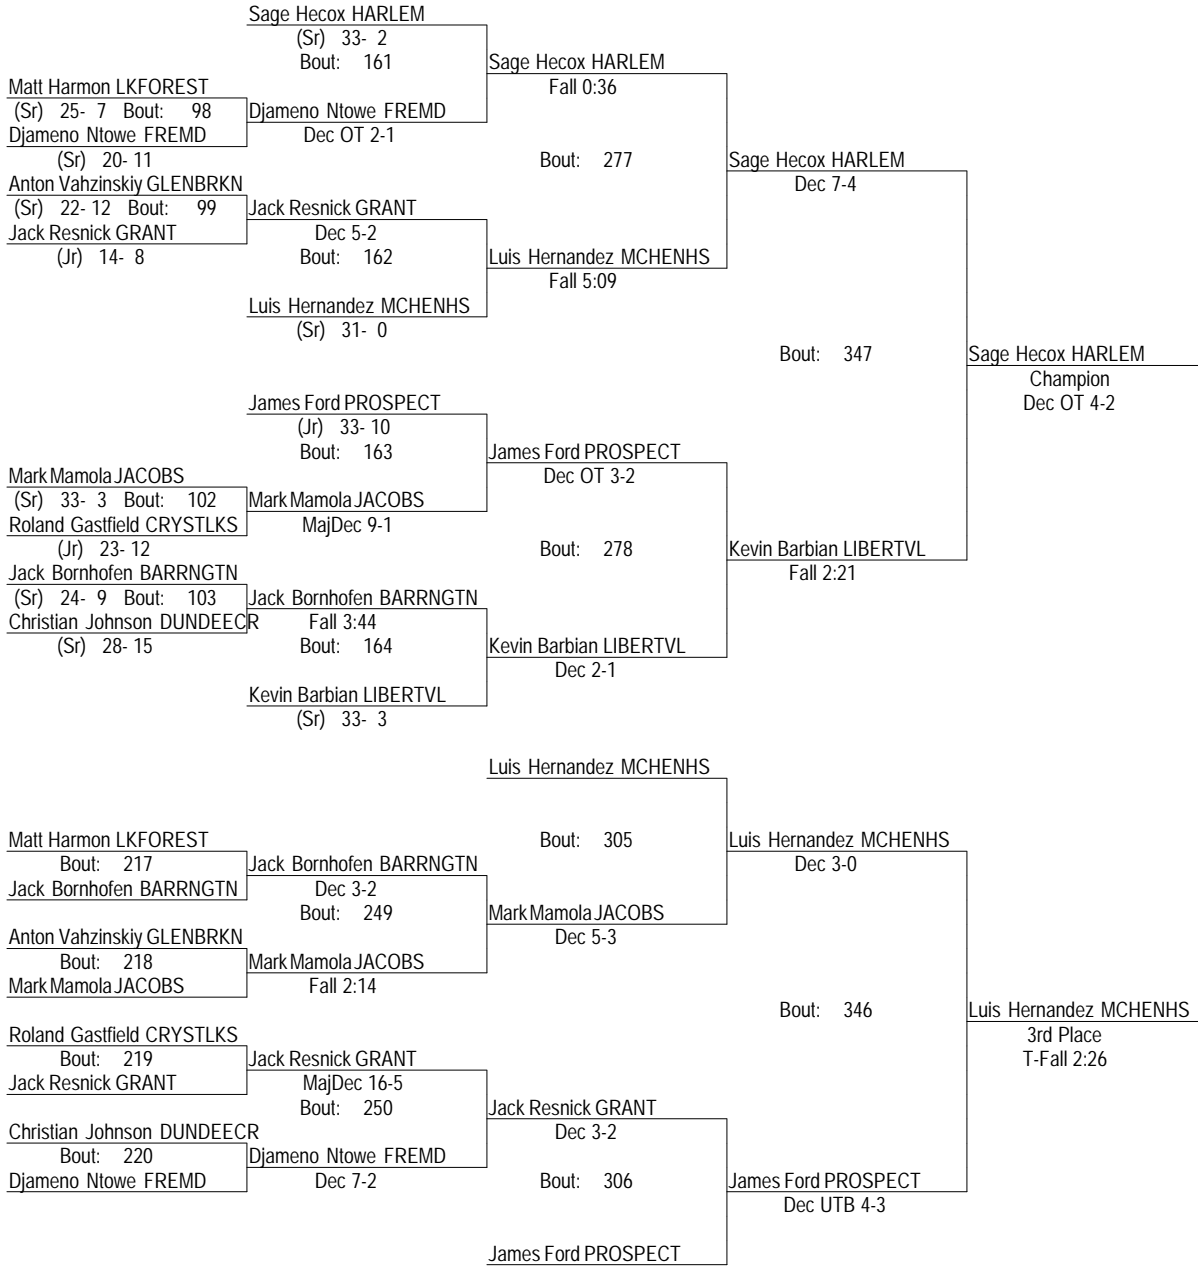

IHSA Class 3A Individual Sectional at Barrington

February 14-15, 2014

220

- Place Winners -
- 1st Sage Hecox HARLEM (Sr) 36- 2
 - 2nd Kevin Barbian LIBERTVL (Sr) 35- 4
 - 3rd Luis Hernandez MCHENHS (Sr) 34- 1
 - 4th James Ford PROSPECT (Jr) 35-12