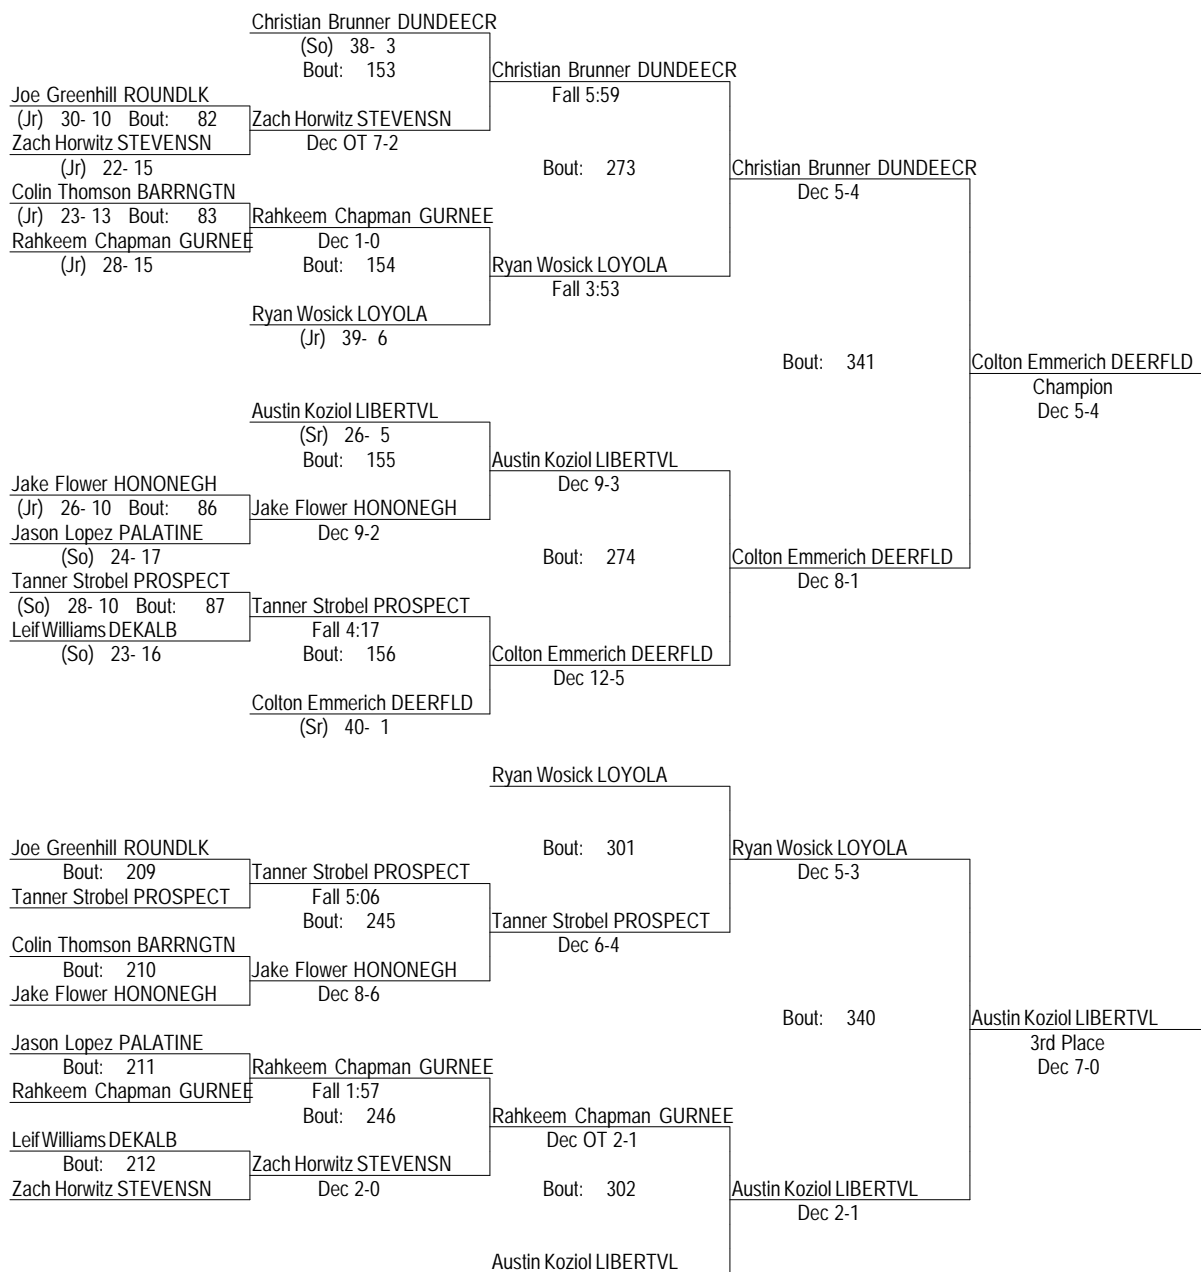

IHSA Class 3A Individual Sectional at Barrington

February 14-15, 2014

182

1. Place Winners -
   1st Colton Emmerich DEERFLD (Sr) 43- 1
   2nd Christian Brunner DUNDEE CR (So) 40- 4
   3rd Austin Koziol LIBERTVL (Sr) 29- 6
   4th Ryan Wosick LOYOLA (Jr) 41- 8