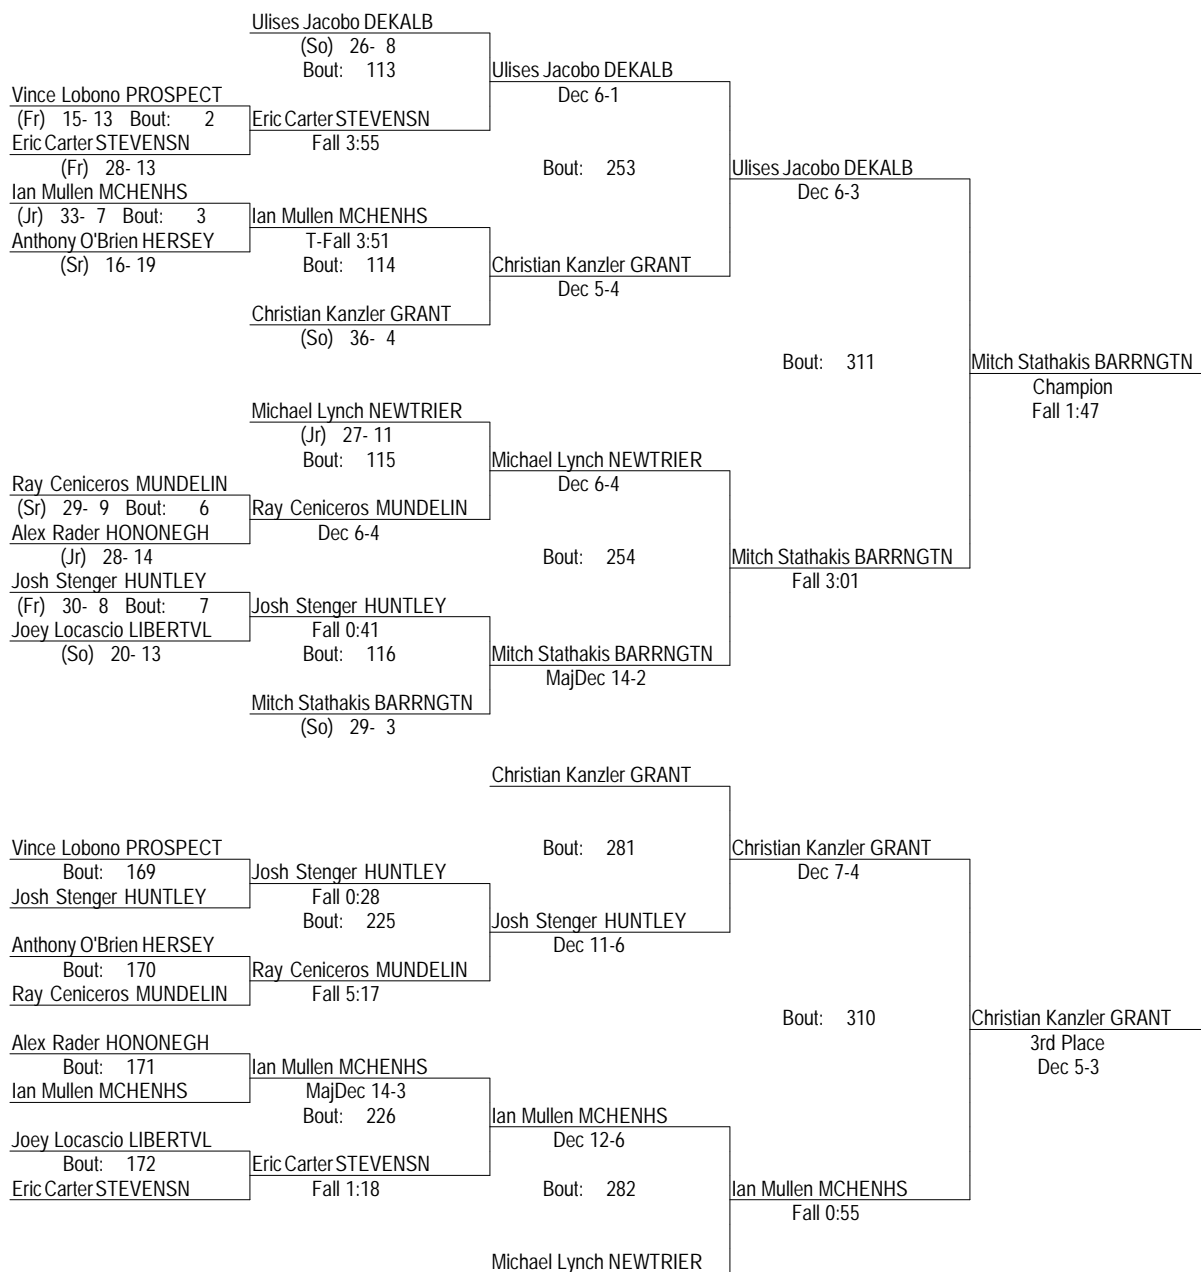

IHSA Class 3A Individual Sectional at Barrington

February 14-15, 2014

106

- Place Winners -
 1st Mitch Stathakis BARRNGTN (So) 32- 3
 2nd Ulises Jacobo DEKALB (So) 28- 9
 3rd Christian Kanzler GRANT (So) 39- 5
 4th Ian Mullen MCHENHS (Jr) 37- 9