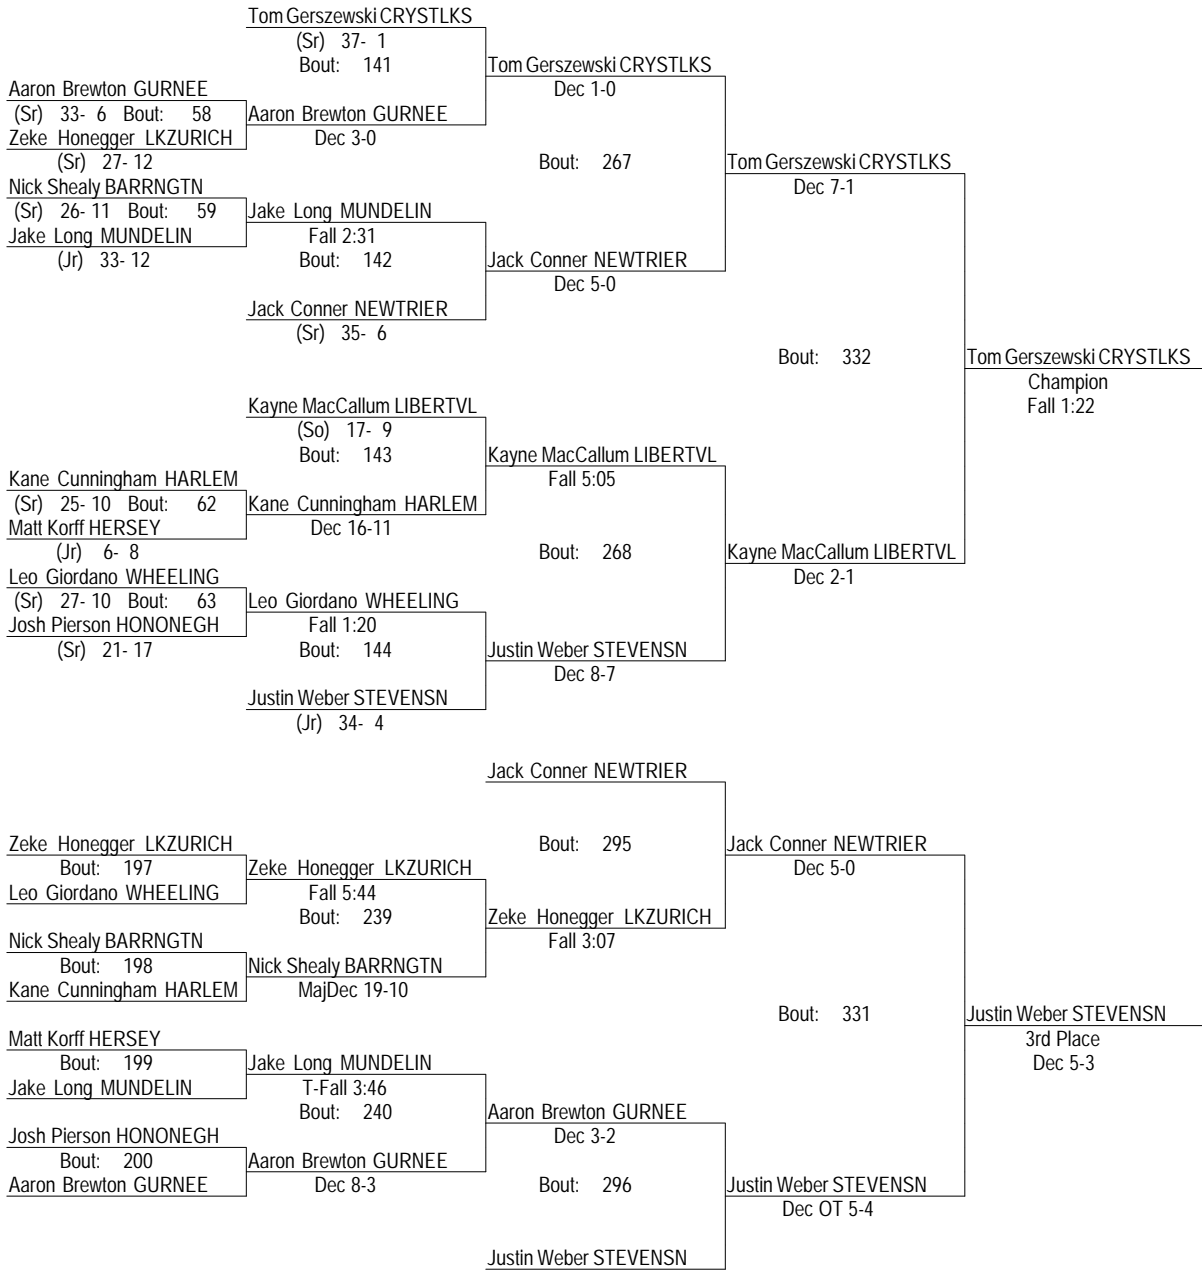

# IHSA 3A Barrington Individual Sectional Tournament

February 10-11, 2012

126

- Place Winners -  
 1st Zach Synon PRAIRIER (Sr) 42- 0  
 2nd Nick Gil CRYSTLKS (So) 40- 6  
 3rd Kevin Conrad BARRNGTN (Jr) 31- 10  
 4th Tanner Anthony HARLEM (Fr) 32- 13

# IHSA 3A Barrington Individual Sectional Tournament

February 10-11, 2012

138

- Place Winners -
- 1st Matt Ornoff MUNDELIN (Sr) 39- 0
  - 2nd Wade Lardy MCHENHS (Jr) 31- 7
  - 3rd Manny Silva HONONEGH (Jr) 26- 6
  - 4th Sean Lynch LKZURICH (So) 22- 6

# IHSA 3A Barrington Individual Sectional Tournament

February 10-11, 2012

152

- Place Winners -
- 1st Tom Gerszewski CRYSTLKS (Sr) 40- 1
  - 2nd Kayne MacCallum LIBERTVL (So) 19- 10
  - 3rd Justin Weber STEVENS (Jr) 37- 5
  - 4th Jack Conner NEWTRIER (Sr) 37- 8