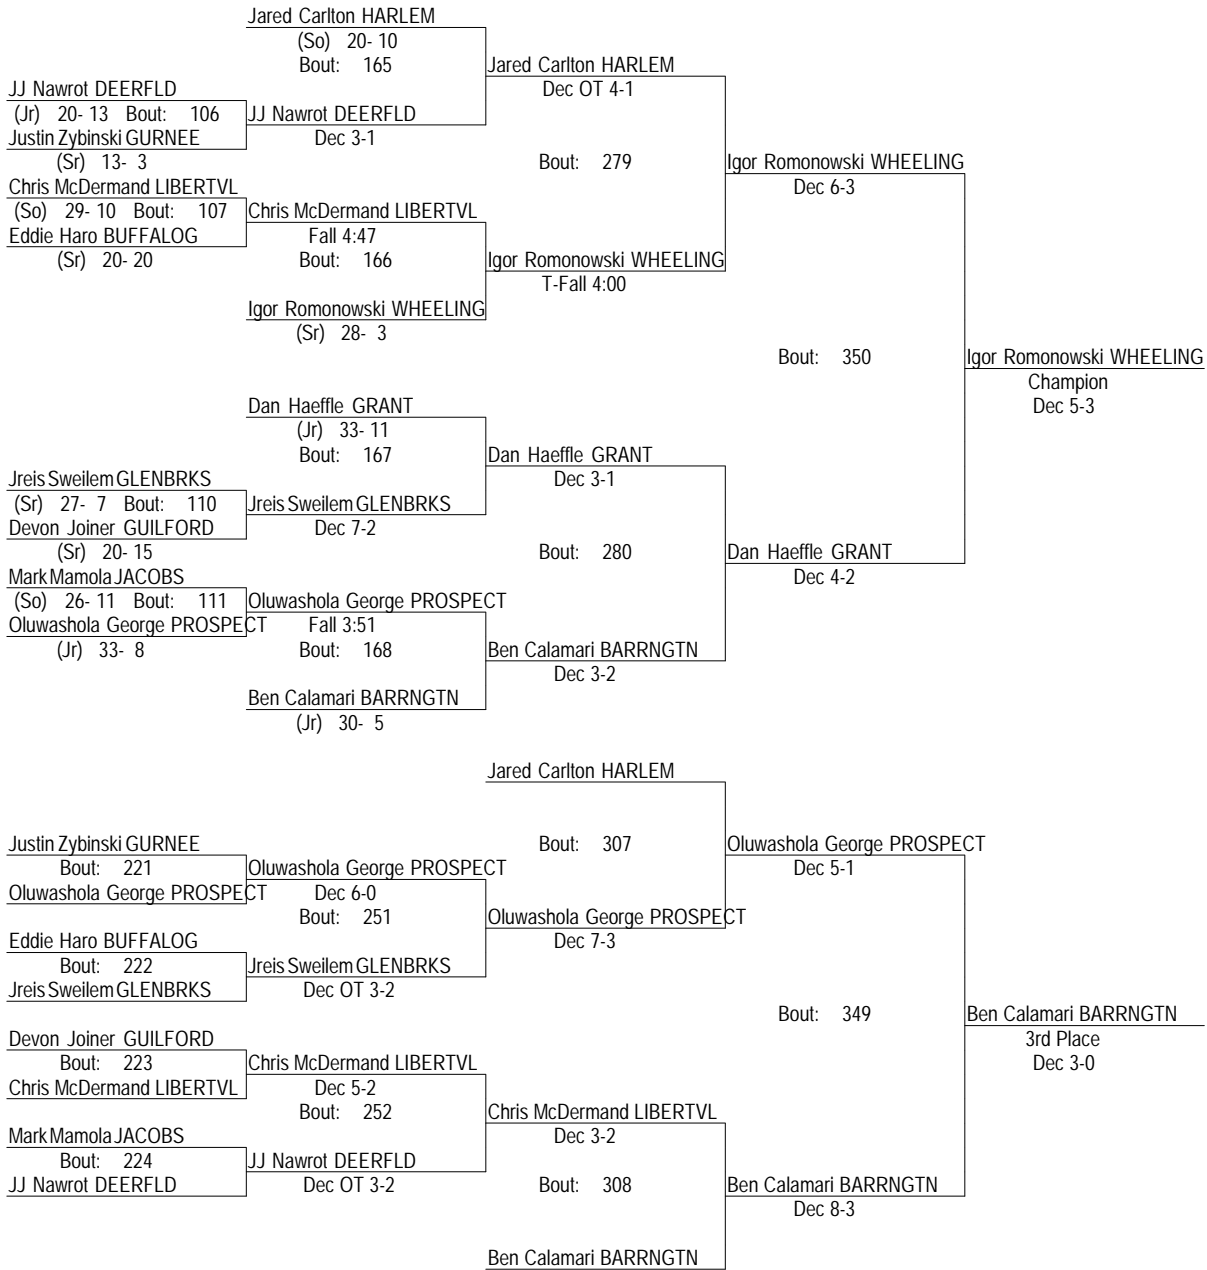

IHSA 3A Barrington Individual Sectional Tournament

February 10-11, 2012

285

- Place Winners -
1st Igor Romonowski WHEELING (Sr) 31- 3
2nd Dan Haeffle GRANT (Jr) 35- 12
3rd Ben Calamari BARRNGTN (Jr) 33- 6
4th Oluwashola George PROSPECT(Jr) 37- 10

IHSA 3A Barrington Individual Sectional Tournament

February 10-11, 2012

Place	Score	Name	1st	2nd	3rd	4th
1	125.00	Barrington		2	4	
2	92.00	Machesney Park (Harlem)	1	2		1
3	70.50	Rockton (Hononegah)			2	2
4	67.50	Fox Lake (Grant)		2	1	
5	67.00	Deerfield	2			
6	65.00	Arlington Heights (Hersey)	2		1	1
7	63.00	Gurnee (Warren)	2			
8	61.00	Crystal Lake (South)	1	1		1
9	53.00	Libertyville		1	1	1
10	52.00	Mt. Prospect (Prospect)		1		2
11	48.50	Buffalo Grove		2	1	
12	44.50	Winnetka (New Trier)		1	1	1
13	40.00	Wheeling	1			1
14	38.00	Zion (Z.-Benton)	1			1
15	36.50	Lake Zurich				2
16	36.00	McHenry		1		
17	32.00	Crystal Lake (Prairie Ridge)	1			1
18	30.00	Cary (C.-Grove)	1			
19	28.00	Lincolnshire (Stevenson)			2	
20	26.50	Mundelein (H.S.)	1			
21	26.00	Huntley	1			
22	21.00	Wilmette (Loyola)			1	
23	16.00	Palatine (Fremd)		1		
24	11.00	Northbrook (Glenbrook North)				
25	10.00	Algonquin (Jacobs)				
26	8.00	Highland Park				
27	4.00	Glenview (Glenbrook South)				
28	3.00	Rockford (Guilford)				
29	2.00	Carpentersville (Dundee-Crown)				
30	1.00	Waukegan (H.S.)				
	1.00	Lake Forest (H.S.)				
32	0.00	Rockford (Auburn)				
	0.00	Rockford (Jefferson)				
	0.00	Round Lake				
	0.00	Palatine (H.S.)				

* Team has non-scoring wrestler