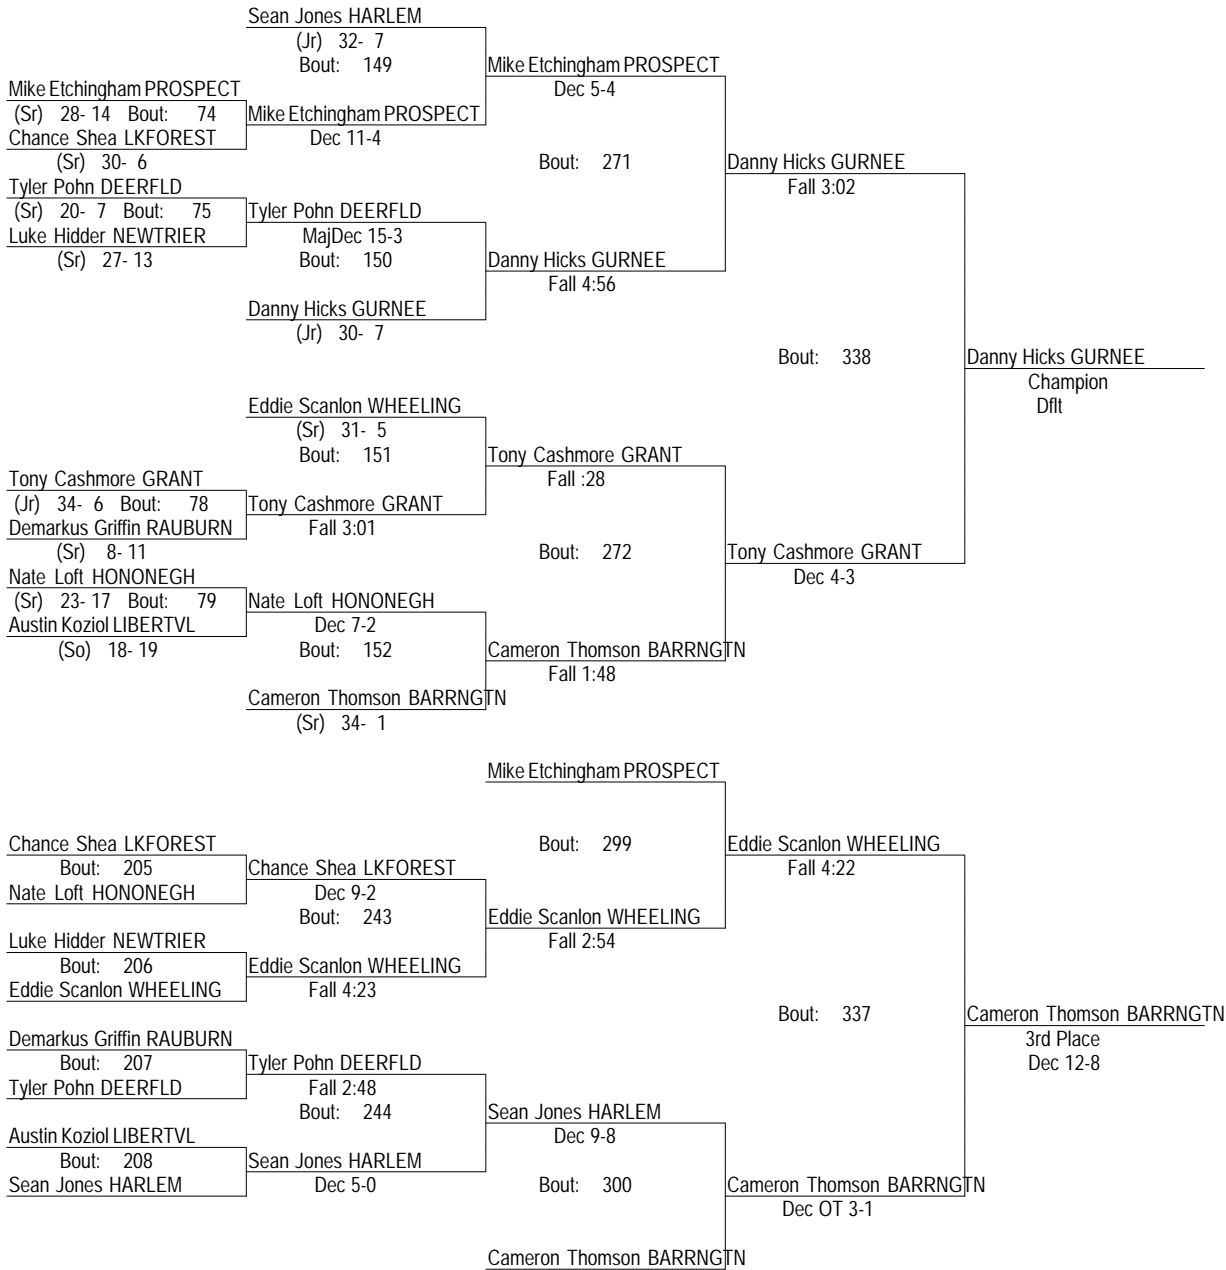

IHSA 3A Barrington Individual Sectional Tournament

February 10-11, 2012

170

1. Place Winners -
2. 1st Danny Hicks GURNEE (Jr) 33- 7
   - 2nd Tony Cashmore GRANT (Jr) 37- 7
   - 3rd Cameron Thomson BARRNGTN (Sr) 37- 2
   - 4th Eddie Scanlon WHEELING (Sr) 34- 7