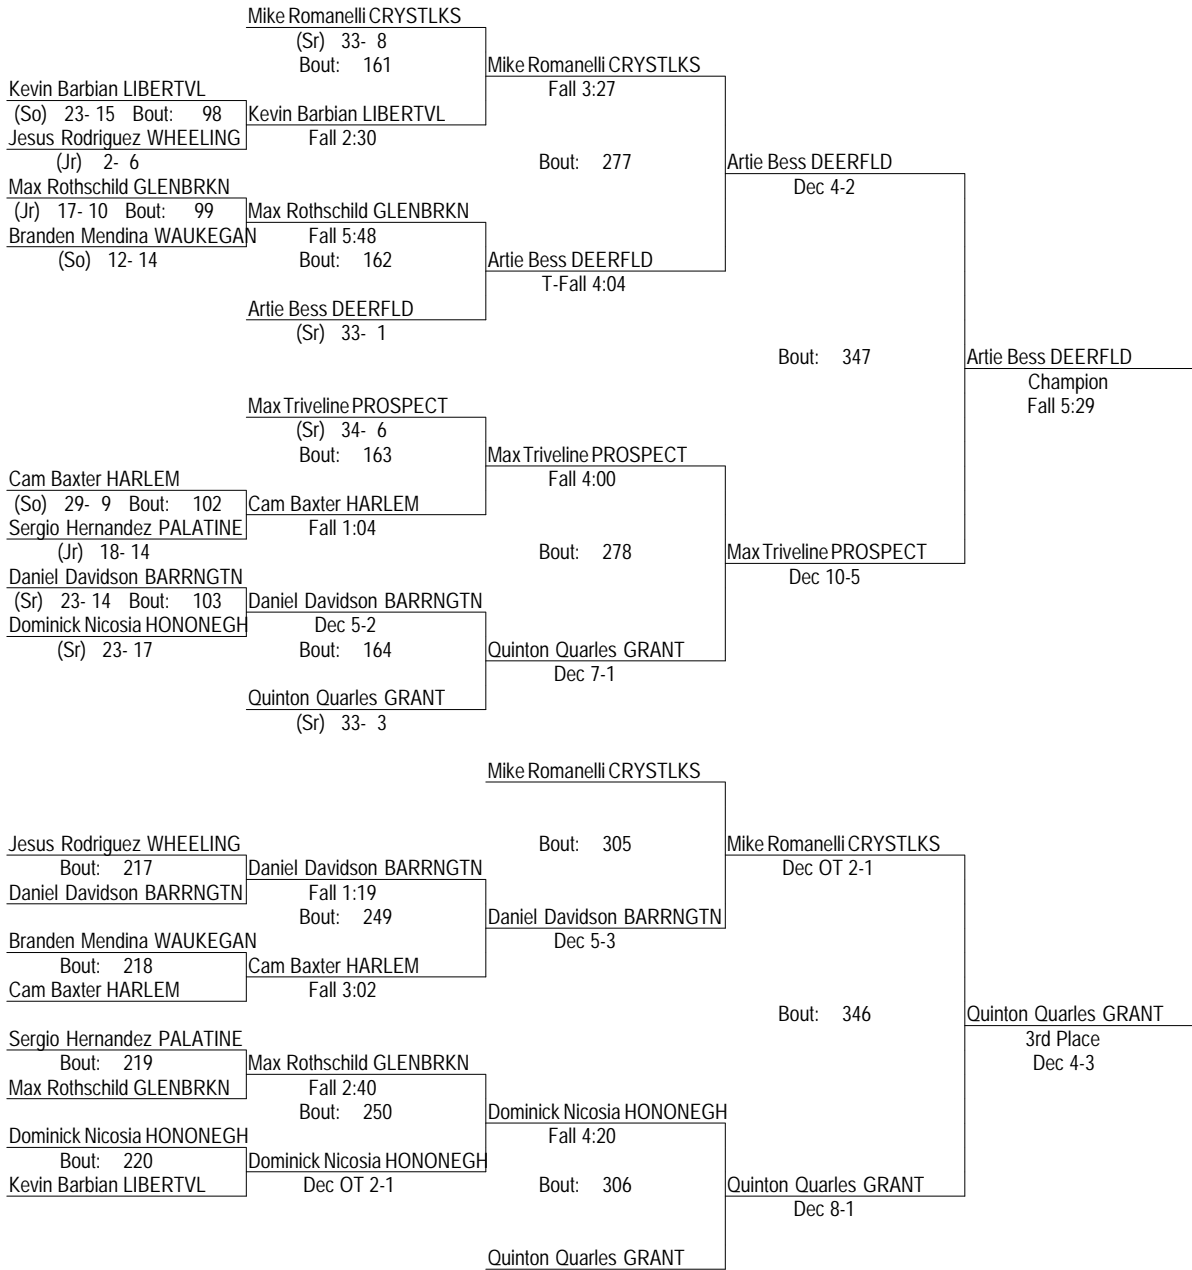

IHSA 3A Barrington Individual Sectional Tournament

February 10-11, 2012

220

1. Place Winners -
2. 1st Artie Bess DEERFLD (Sr) 36- 1
   - 2nd Max Triveline PROSPECT (Sr) 36- 7
   - 3rd Quinton Quarles GRANT (Sr) 36- 4
   - 4th Mike Romanelli CRYSTLKS (Sr) 35- 10