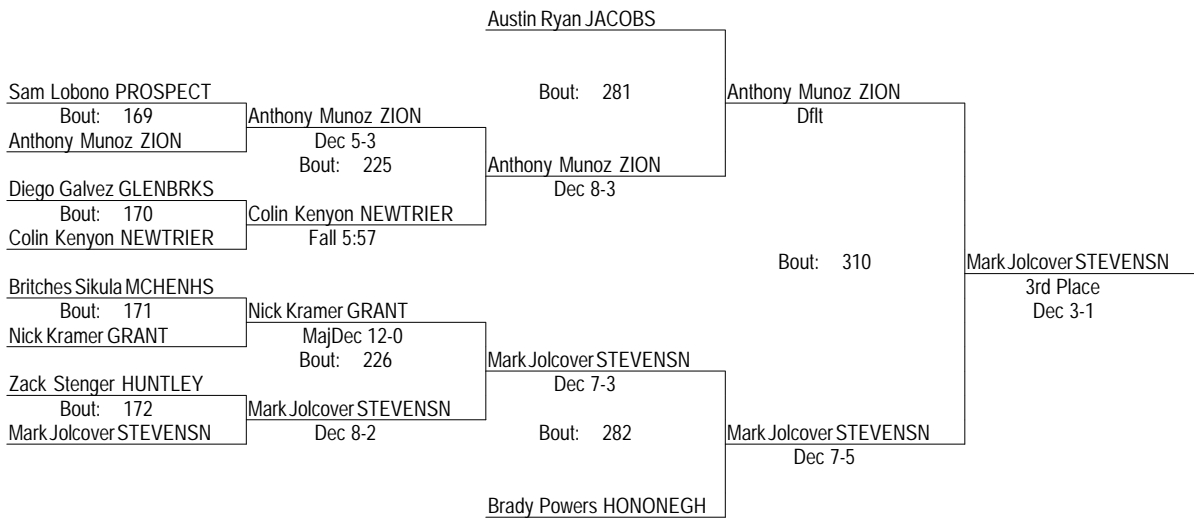

# IHSA 3A Barrington Individual Sectional Tournament

February 10-11, 2012

106

- Place Winners -
- 1st Mike Cullen CARY (Fr) 40- 2
  - 2nd Adrian Gonzalez BARRNGTN (Sr) 33- 3
  - 3rd Mark Jolcover STEVENSN (Sr) 34- 10
  - 4th Anthony Munoz ZION (So) 29- 13

# IHSA 3A Barrington Individual Sectional Tournament

February 10-11, 2012

120

- Place Winners -
- 1st Steph'fon Scales HERSEY (Sr) 36- 5
  - 2nd Zac Denny HARLEM (Jr) 27- 5
  - 3rd Pat Fitzgerald LIBERTVL (Sr) 37- 10
  - 4th Eric English PRAIRIER (Sr) 40- 10

# IHSA 3A Barrington Individual Sectional Tournament

February 10-11, 2012

126

- Place Winners -  
 1st Zach Synon PRAIRIER (Sr) 42- 0  
 2nd Nick Gil CRYSTLKS (So) 40- 6  
 3rd Kevin Conrad BARRNGTN (Jr) 31- 10  
 4th Tanner Anthony HARLEM (Fr) 32- 13