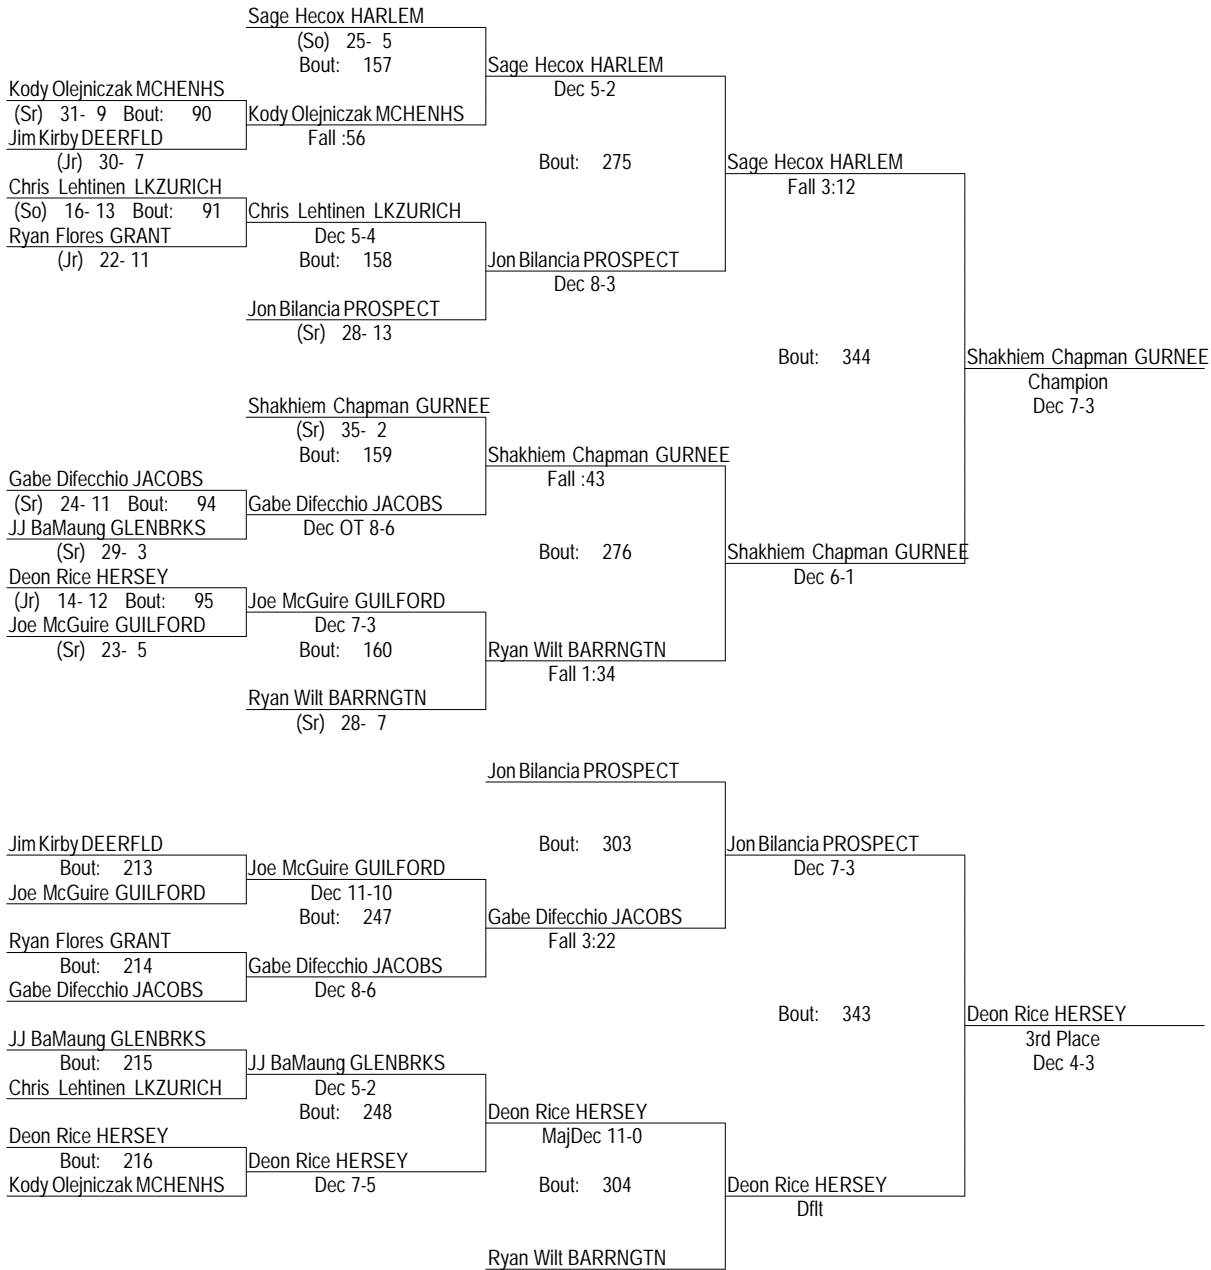

IHSA 3A Barrington Individual Sectional Tournament

February 10-11, 2012

195

1. Place Winners -
2. 1st Shakhm Chapman GURNEE (Sr) 38- 2
   - 2nd Sage Hecox HARLEM (So) 27- 6
   - 3rd Deon Rice HERSEY (Jr) 18- 13
   - 4th Jon Bilancia PROSPECT (Sr) 30- 15