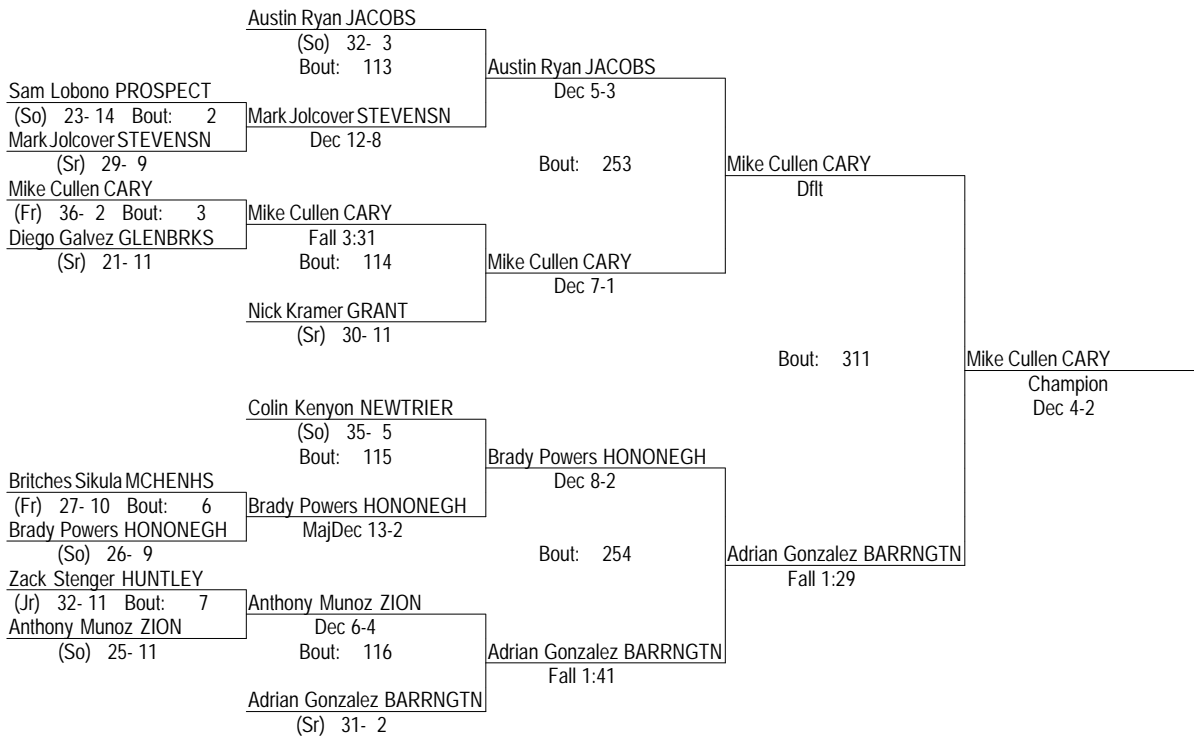

# IHSA 3A Barrington Individual Sectional Tournament

February 10-11, 2012

106

- Place Winners -
- 1st Mike Cullen CARY (Fr) 40- 2
  - 2nd Adrian Gonzalez BARRNGTN (Sr) 33- 3
  - 3rd Mark Jolcover STEVENSN (Sr) 34- 10
  - 4th Anthony Munoz ZION (So) 29- 13

# IHSA 3A Barrington Individual Sectional Tournament

February 10-11, 2012

120

- Place Winners -
- 1st Steph'fon Scales HERSEY (Sr) 36- 5
  - 2nd Zac Denny HARLEM (Jr) 27- 5
  - 3rd Pat Fitzgerald LIBERTVL (Sr) 37- 10
  - 4th Eric English PRAIRIER (Sr) 40- 10

# IHSA 3A Barrington Individual Sectional Tournament

February 10-11, 2012

126

- Place Winners -  
 1st Zach Synon PRAIRIER (Sr) 42- 0  
 2nd Nick Gil CRYSTLKS (So) 40- 6  
 3rd Kevin Conrad BARRNGTN (Jr) 31- 10  
 4th Tanner Anthony HARLEM (Fr) 32- 13

# IHSA 3A Barrington Individual Sectional Tournament

February 10-11, 2012

138

- Place Winners -
- 1st Matt Ornoff MUNDELIN (Sr) 39- 0
  - 2nd Wade Lardy MCHENHS (Jr) 31- 7
  - 3rd Manny Silva HONONEGH (Jr) 26- 6
  - 4th Sean Lynch LKZURICH (So) 22- 6