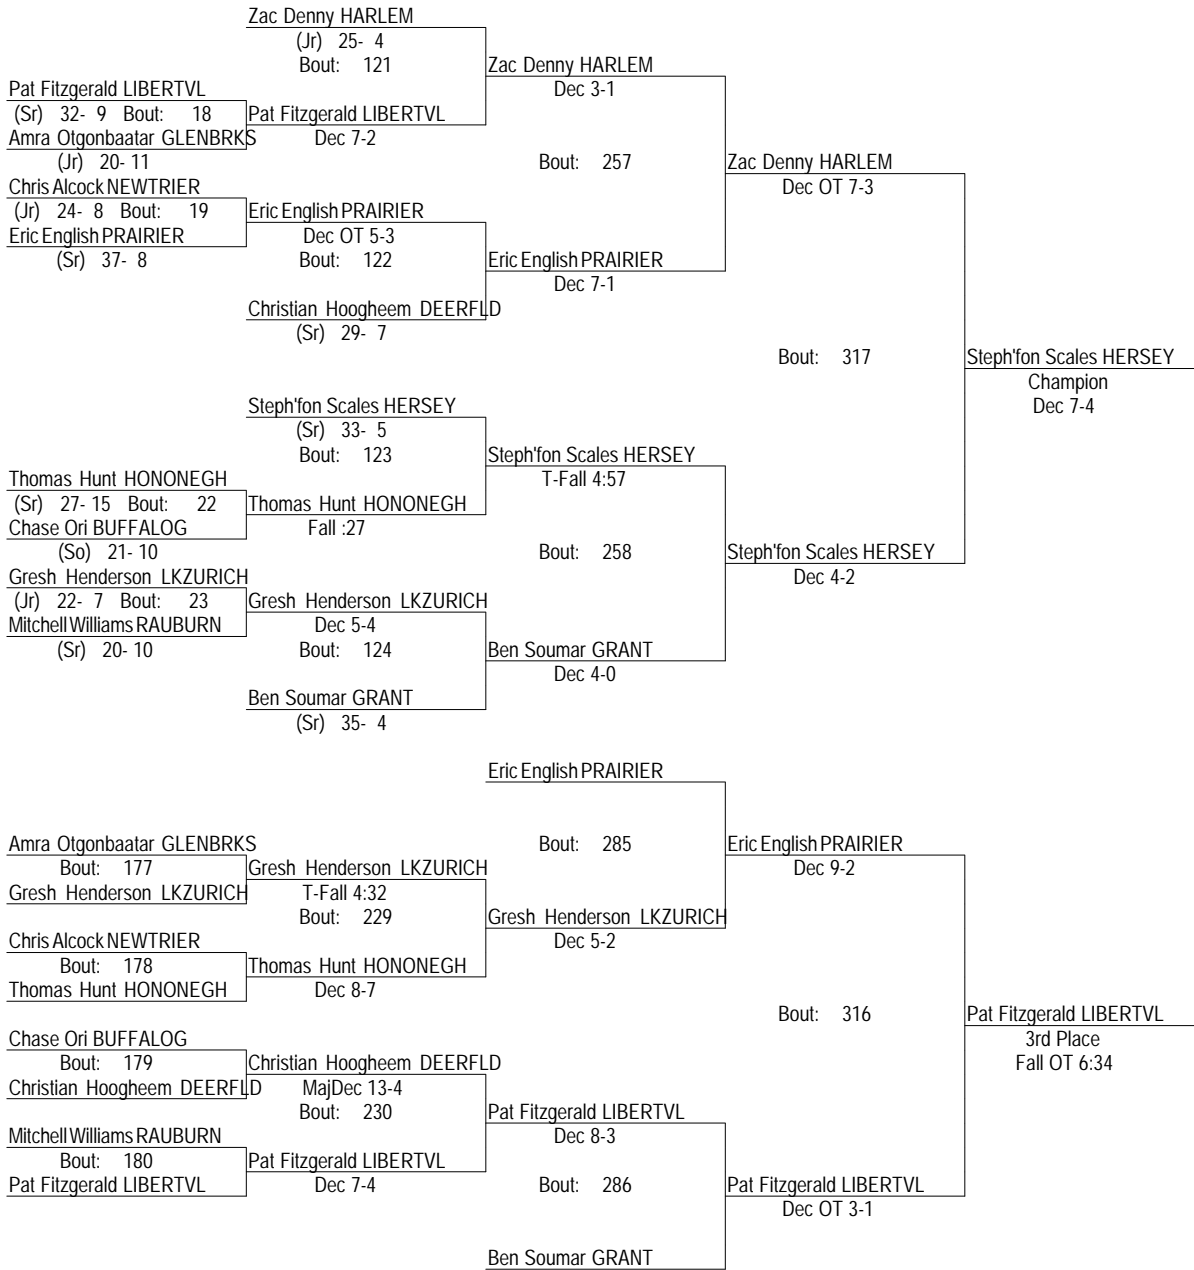

# IHSA 3A Barrington Individual Sectional Tournament

February 10-11, 2012

106

- Place Winners -
- 1st Mike Cullen CARY (Fr) 40- 2
  - 2nd Adrian Gonzalez BARRNGTN (Sr) 33- 3
  - 3rd Mark Jolcover STEVENSN (Sr) 34- 10
  - 4th Anthony Munoz ZION (So) 29- 13

# IHSA 3A Barrington Individual Sectional Tournament

February 10-11, 2012

120

- Place Winners -
- 1st Steph'fon Scales HERSEY (Sr) 36- 5
  - 2nd Zac Denny HARLEM (Jr) 27- 5
  - 3rd Pat Fitzgerald LIBERTVL (Sr) 37- 10
  - 4th Eric English PRAIRIER (Sr) 40- 10

# IHSA 3A Barrington Individual Sectional Tournament

February 10-11, 2012

126

- Place Winners -  
 1st Zach Synon PRAIRIER (Sr) 42- 0  
 2nd Nick Gil CRYSTLKS (So) 40- 6  
 3rd Kevin Conrad BARRNGTN (Jr) 31- 10  
 4th Tanner Anthony HARLEM (Fr) 32- 13