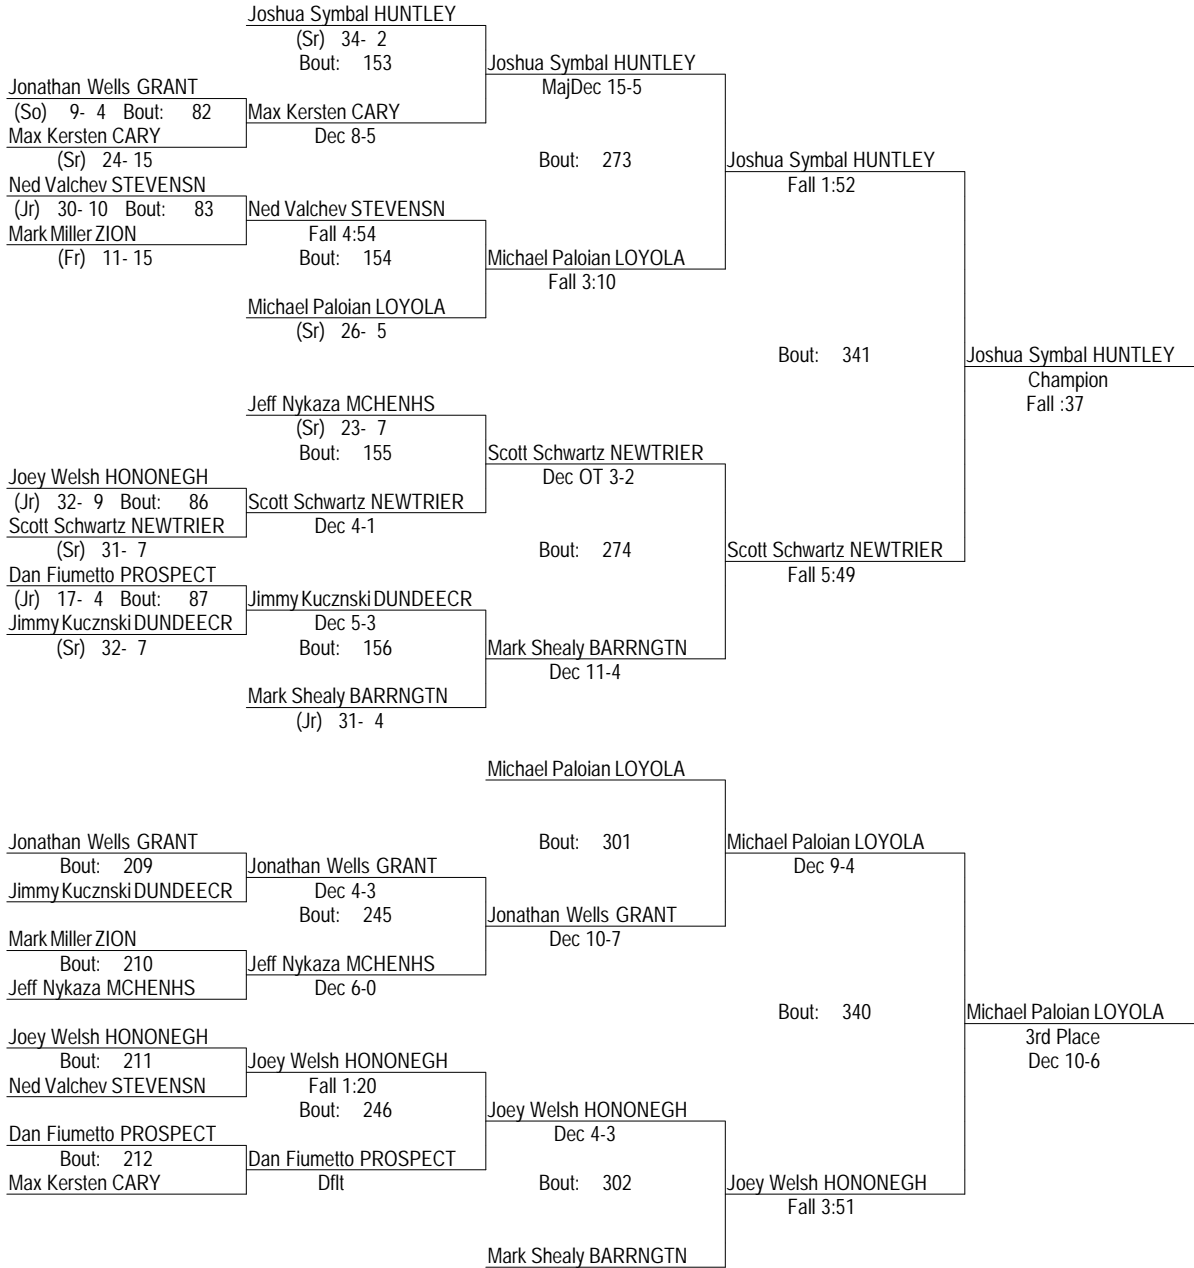

IHSA 3A Barrington Individual Sectional Tournament

February 10-11, 2012

182

1. Place Winners -
2. 1st Joshua Symbal HUNTLEY (Sr) 37- 2
   - 2nd Scott Schwartz NEWTRIER (Sr) 34- 8
   - 3rd Michael Paloian LOYOLA (Sr) 29- 6
   - 4th Joey Welsh HONONEGH (Jr) 35- 11