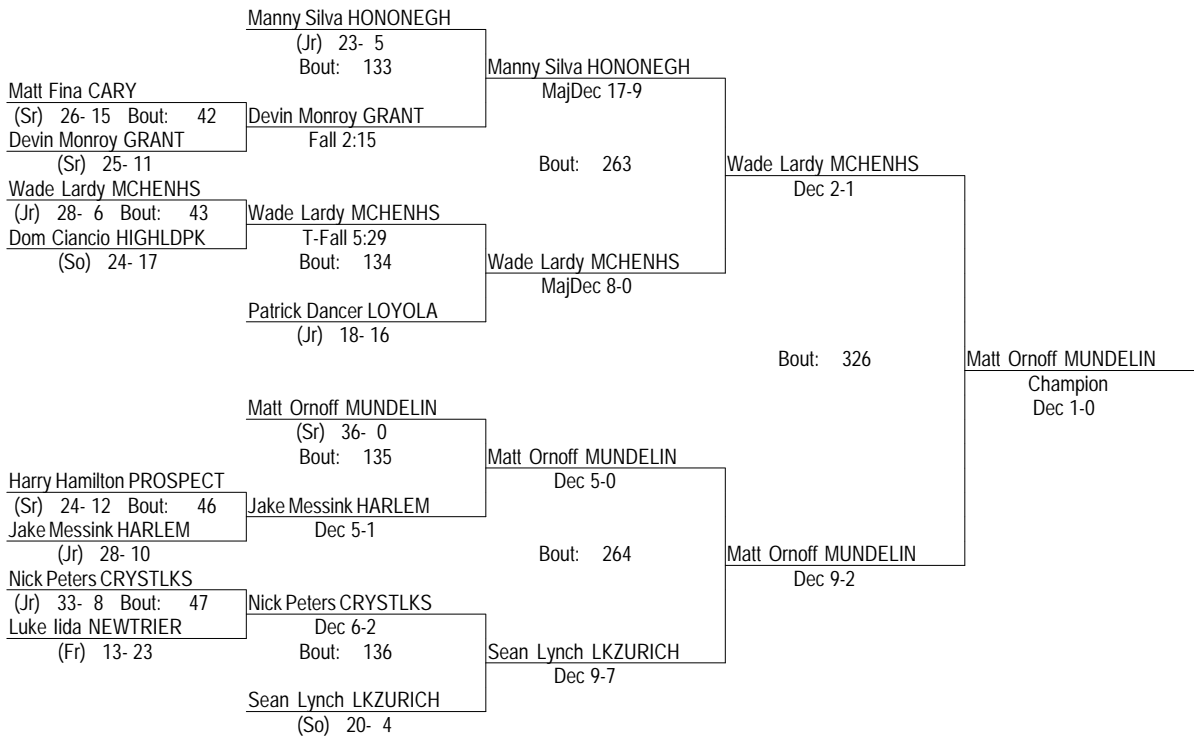

# IHSA 3A Barrington Individual Sectional Tournament

February 10-11, 2012

120

- Place Winners -
- 1st Steph'fon Scales HERSEY (Sr) 36- 5
  - 2nd Zac Denny HARLEM (Jr) 27- 5
  - 3rd Pat Fitzgerald LIBERTVL (Sr) 37- 10
  - 4th Eric English PRAIRIER (Sr) 40- 10

# IHSA 3A Barrington Individual Sectional Tournament

February 10-11, 2012

126

- Place Winners -  
 1st Zach Synon PRAIRIER (Sr) 42- 0  
 2nd Nick Gil CRYSTLKS (So) 40- 6  
 3rd Kevin Conrad BARRNGTN (Jr) 31- 10  
 4th Tanner Anthony HARLEM (Fr) 32- 13

# IHSA 3A Barrington Individual Sectional Tournament

February 10-11, 2012

138

- Place Winners -
- 1st Matt Ornoff MUNDELIN (Sr) 39- 0
  - 2nd Wade Lardy MCHENHS (Jr) 31- 7
  - 3rd Manny Silva HONONEGH (Jr) 26- 6
  - 4th Sean Lynch LKZURICH (So) 22- 6