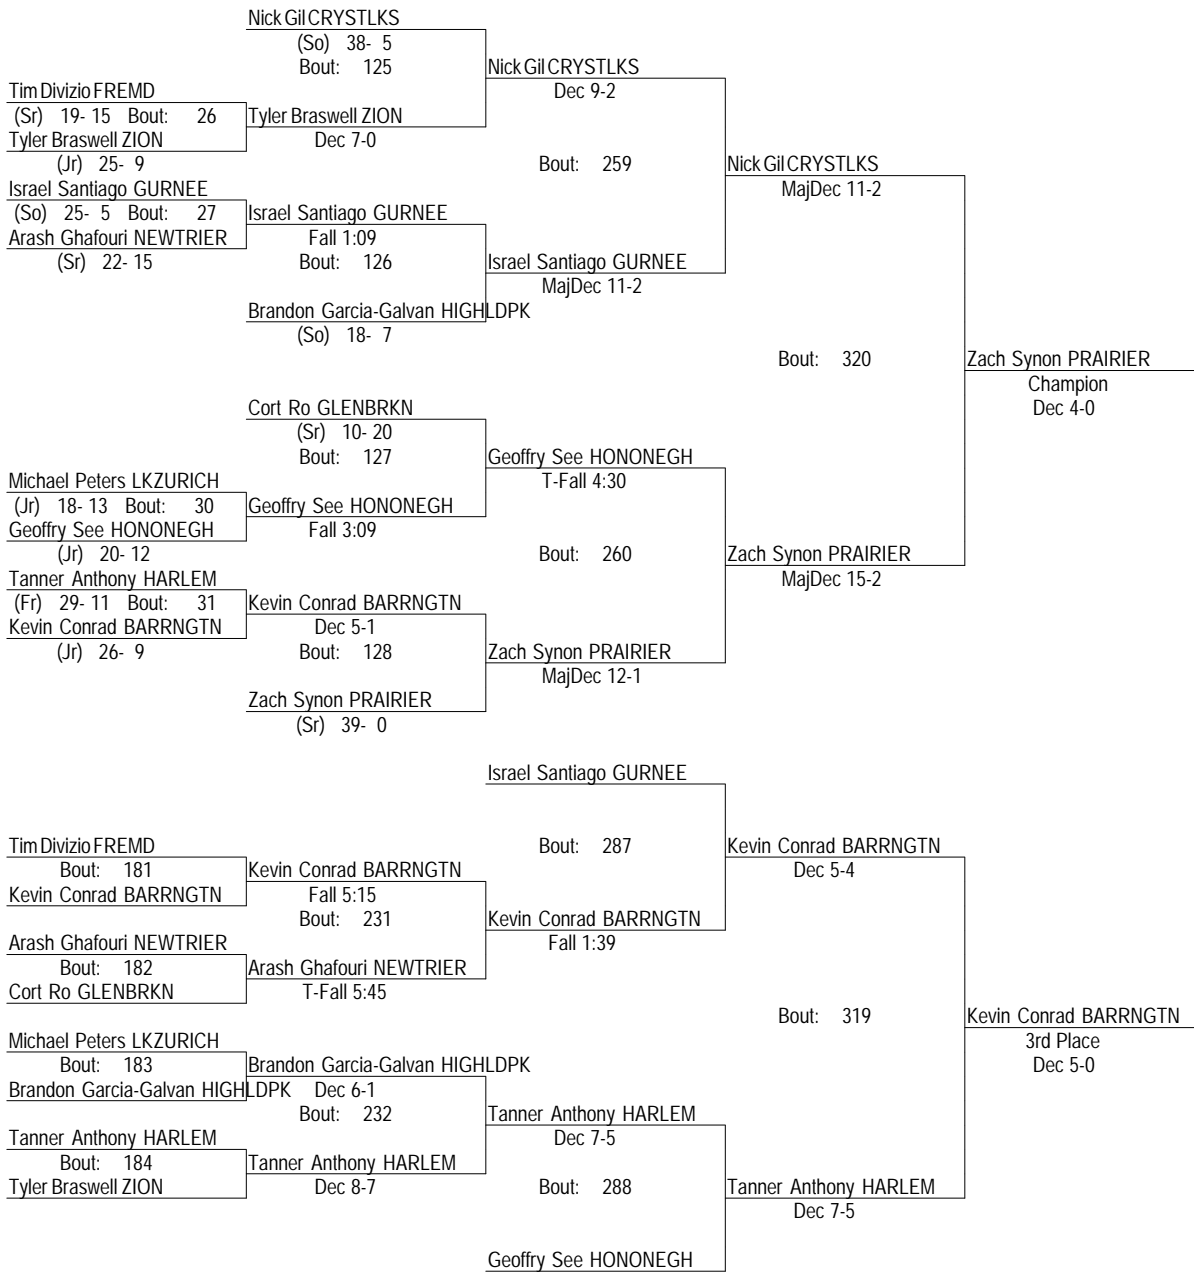

# IHSA 3A Barrington Individual Sectional Tournament

February 10-11, 2012

106

- Place Winners -
- 1st Mike Cullen CARY (Fr) 40- 2
  - 2nd Adrian Gonzalez BARRNGTN (Sr) 33- 3
  - 3rd Mark Jolcover STEVENSN (Sr) 34- 10
  - 4th Anthony Munoz ZION (So) 29- 13

# IHSA 3A Barrington Individual Sectional Tournament

February 10-11, 2012

120

- Place Winners -
- 1st Steph'fon Scales HERSEY (Sr) 36- 5
  - 2nd Zac Denny HARLEM (Jr) 27- 5
  - 3rd Pat Fitzgerald LIBERTVL (Sr) 37- 10
  - 4th Eric English PRAIRIER (Sr) 40- 10

# IHSA 3A Barrington Individual Sectional Tournament

February 10-11, 2012

126

- Place Winners -  
 1st Zach Synon PRAIRIER (Sr) 42- 0  
 2nd Nick Gil CRYSTLKS (So) 40- 6  
 3rd Kevin Conrad BARRNGTN (Jr) 31- 10  
 4th Tanner Anthony HARLEM (Fr) 32- 13