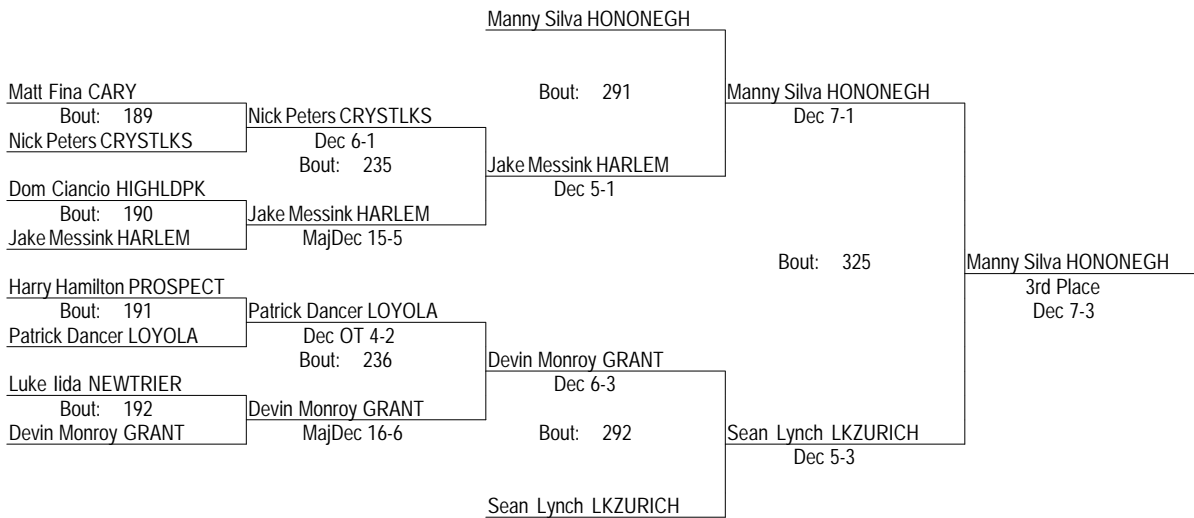

# IHSA 3A Barrington Individual Sectional Tournament

February 10-11, 2012

120

- Place Winners -
- 1st Steph'fon Scales HERSEY (Sr) 36- 5
  - 2nd Zac Denny HARLEM (Jr) 27- 5
  - 3rd Pat Fitzgerald LIBERTVL (Sr) 37- 10
  - 4th Eric English PRAIRIER (Sr) 40- 10

# IHSA 3A Barrington Individual Sectional Tournament

February 10-11, 2012

126

- Place Winners -  
 1st Zach Synon PRAIRIER (Sr) 42- 0  
 2nd Nick Gil CRYSTLKS (So) 40- 6  
 3rd Kevin Conrad BARRNGTN (Jr) 31- 10  
 4th Tanner Anthony HARLEM (Fr) 32- 13

# IHSA 3A Barrington Individual Sectional Tournament

February 10-11, 2012

138

- Place Winners -
- 1st Matt Ornoff MUNDELIN (Sr) 39- 0
  - 2nd Wade Lardy MCHENHS (Jr) 31- 7
  - 3rd Manny Silva HONONEGH (Jr) 26- 6
  - 4th Sean Lynch LKZURICH (So) 22- 6

# IHSA 3A Barrington Individual Sectional Tournament

February 10-11, 2012

152

- Place Winners -
- 1st Tom Gerszewski CRYSTLKS (Sr) 40- 1
  - 2nd Kayne MacCallum LIBERTVL (So) 19- 10
  - 3rd Justin Weber STEVENS (Jr) 37- 5
  - 4th Jack Conner NEWTRIER (Sr) 37- 8