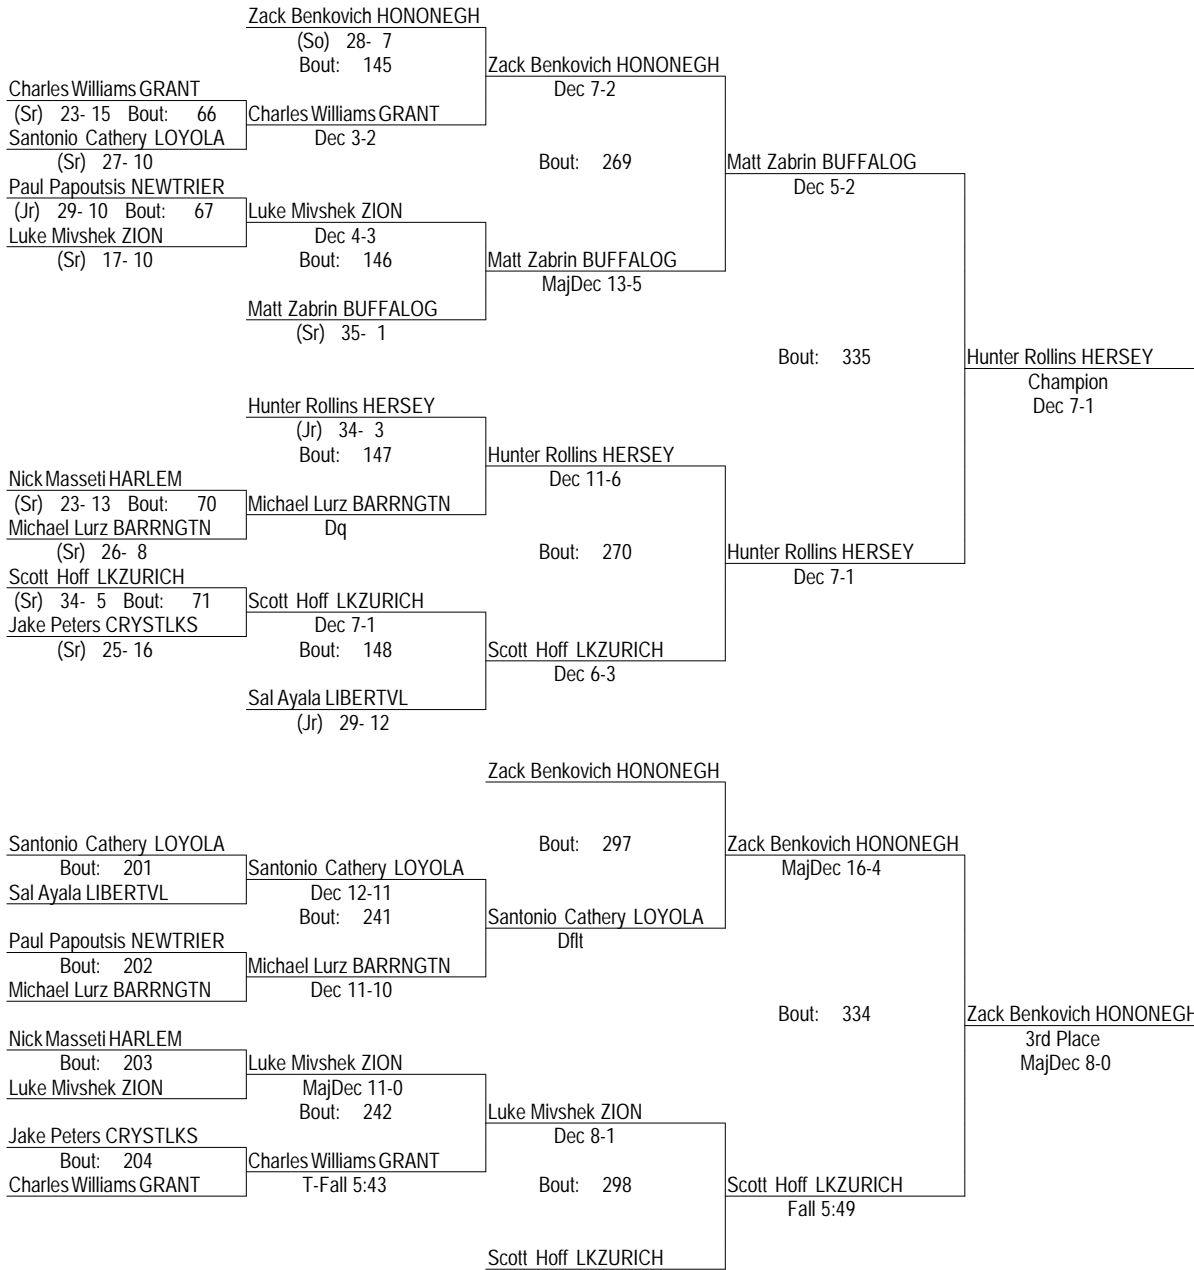

IHSA 3A Barrington Individual Sectional Tournament

February 10-11, 2012

160

1. Place Winners -
2. 1st Hunter Rollins HERSEY (Jr) 37- 3
   - 2nd Matt Zabrin BUFFALOG (Sr) 37- 2
   - 3rd Zack Benkovich HONONEGH (So) 31- 8
   - 4th Scott Hoff LKZURICH (Sr) 37- 7